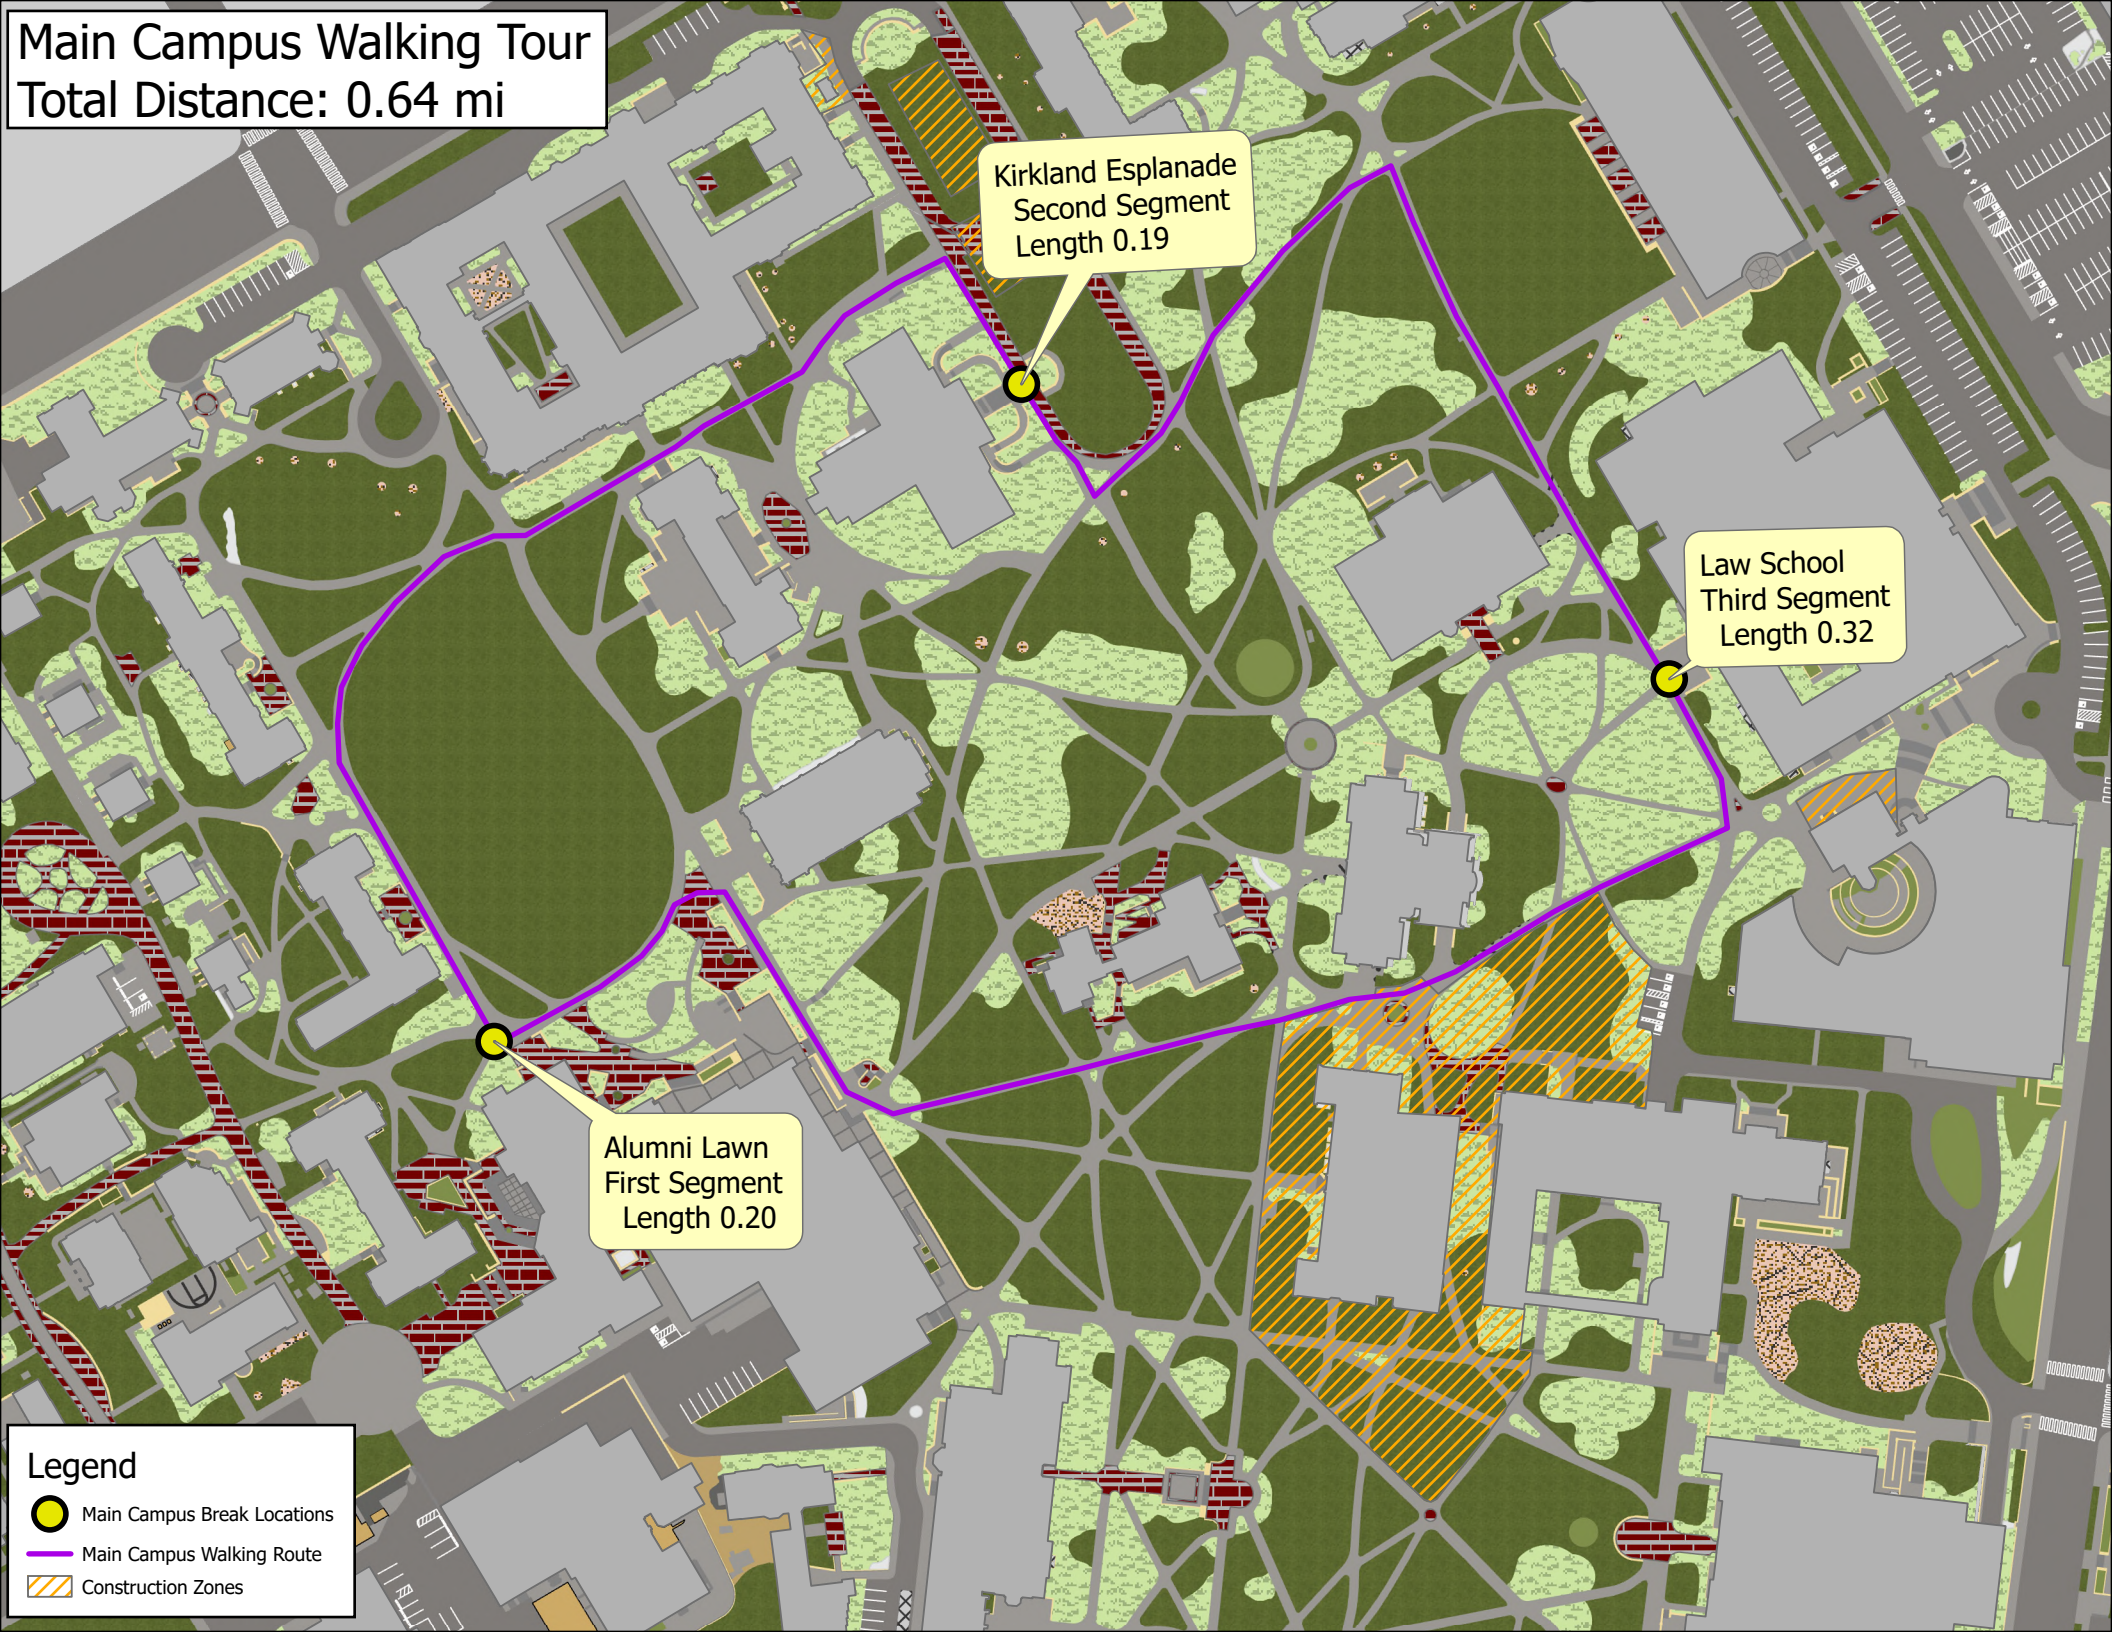

Main Campus Walking Tour

Total Distance: 0.64 mi

Kirkland Esplanade
Second Segment
Length 0.19

Law School
Third Segment
Length 0.32

Alumni Lawn
First Segment
Length 0.20

Legend

-  Main Campus Break Locations
-  Main Campus Walking Route
-  Construction Zones