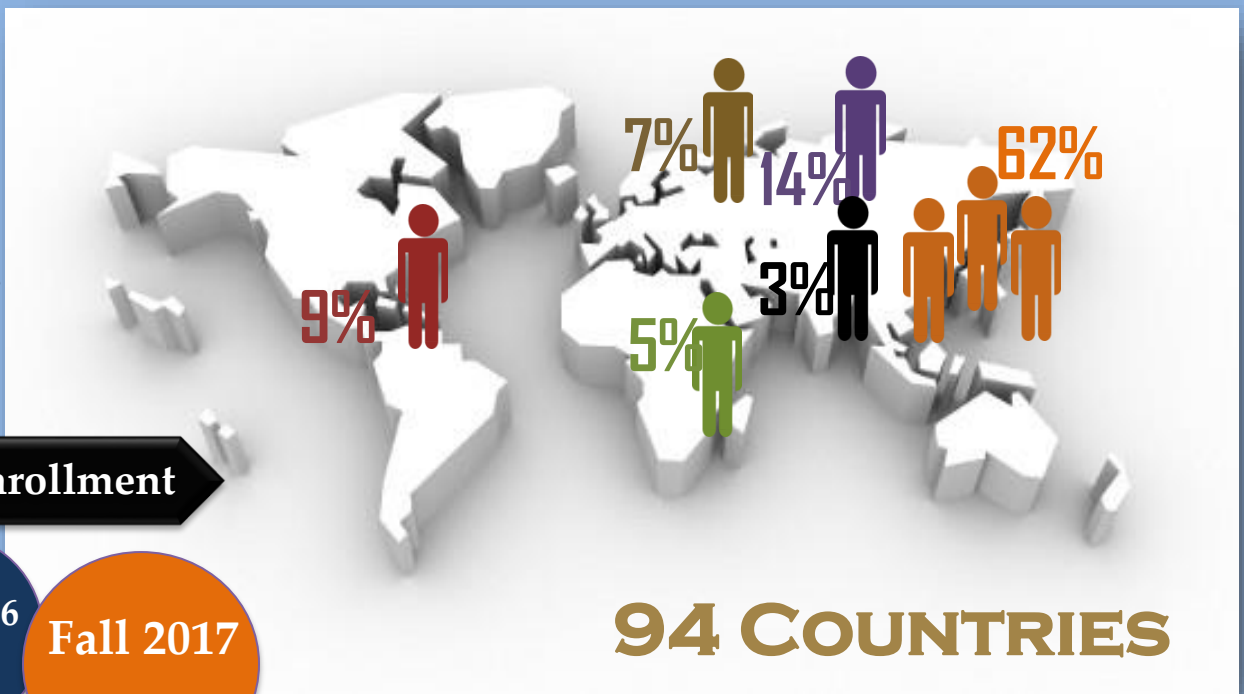

International Student & Scholar Services

Fall 2017 Snapshot
Vanderbilt University

Where do we come from?

International Student & Scholar Services serves to be the primary resource for non-immigrant students and scholars at Vanderbilt University.

Total New Enrollment

Fall 2015
464

Fall 2016
484

Fall 2017
445

WHO ARE WE?

Students: 1716

540 Undergraduates
777 Graduates
40 Non-Degree
340 Post Completion OPT
19 Fulbright & Other

Scholars: 268