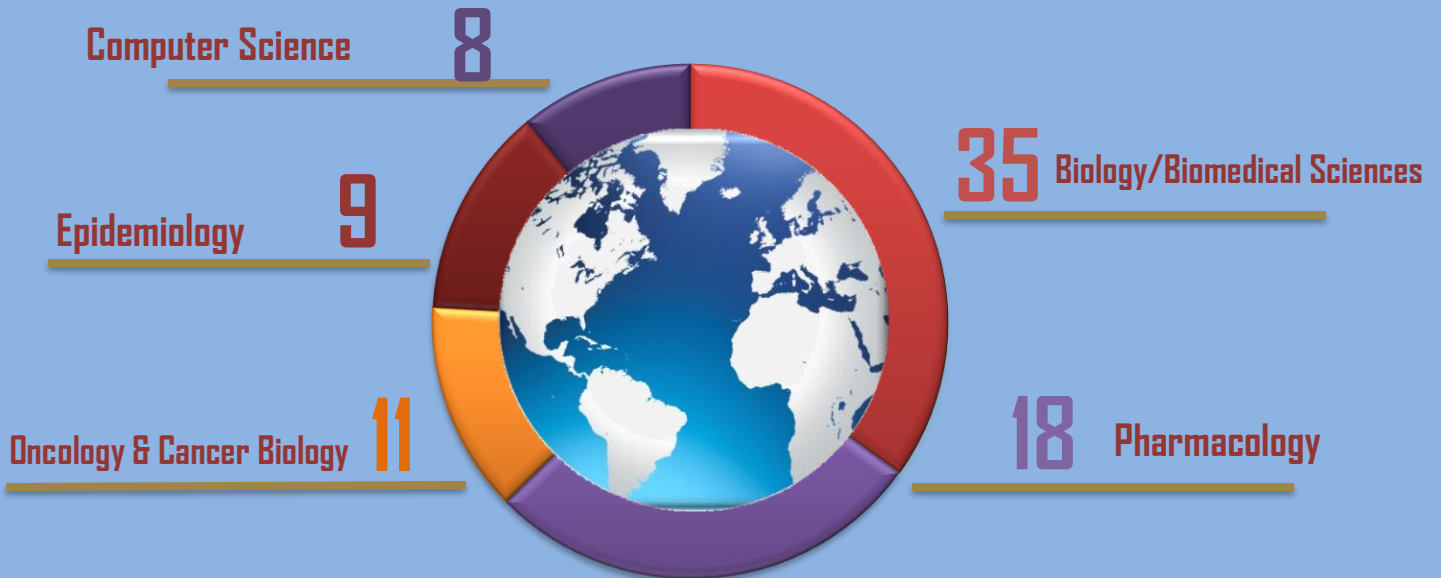

NUMBER OF SCHOLARS IN TOP SCHOLAR FIELDS