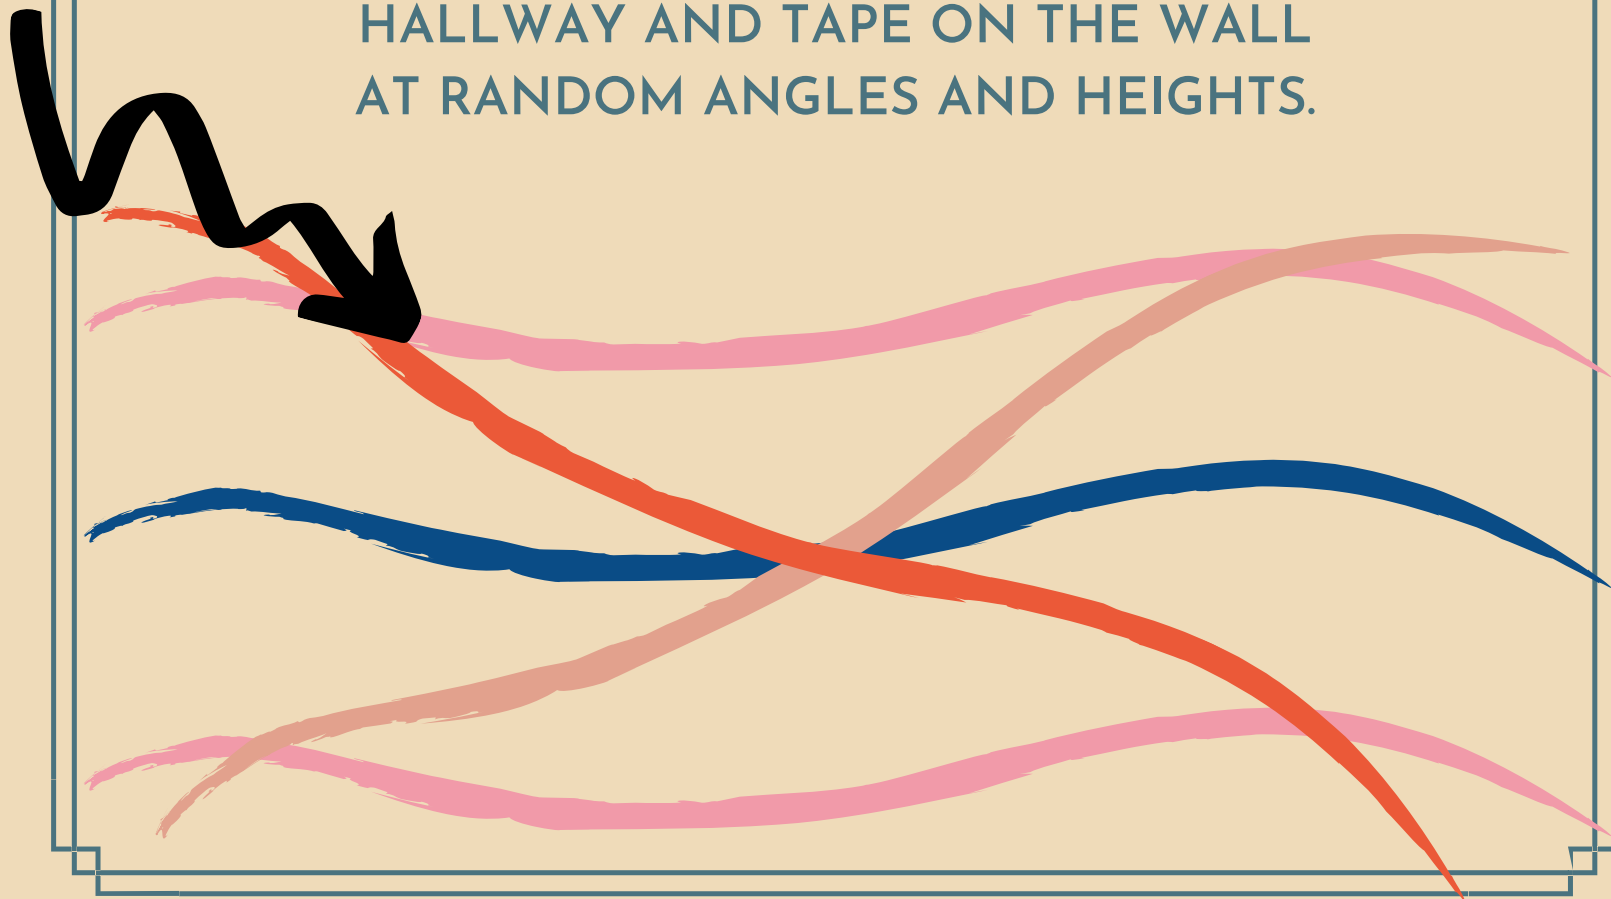

LASER ALLEY

FUN FRIDAY - BARTON LAB

CHALLENGE THE WHOLE FAMILY WITH
THIS FUN, INEXPENSIVE GAME TO TEST
YOUR AGILITY AND FOCUS!

HOW TO SET UP

FUN FRIDAY - BARTON LAB

GATHER EITHER YARN OR STRING.
YOU WILL ALSO NEED TAPE!

LIKE THIS!

ZIG-ZAG STRING ACROSS A
HALLWAY AND TAPE ON THE WALL
AT RANDOM ANGLES AND HEIGHTS.

CONCEPTS TO ADD

FUN FRIDAY - BARTON LAB

ADD ADDITIONAL OBSTACLES LIKE LEGOS TO AVOID STEPPING ON, QUESTIONS TO ANSWER THROUGHOUT, OR MOVEMENTS YOU HAVE TO DO TO MOVE THROUGH THE COURSE.