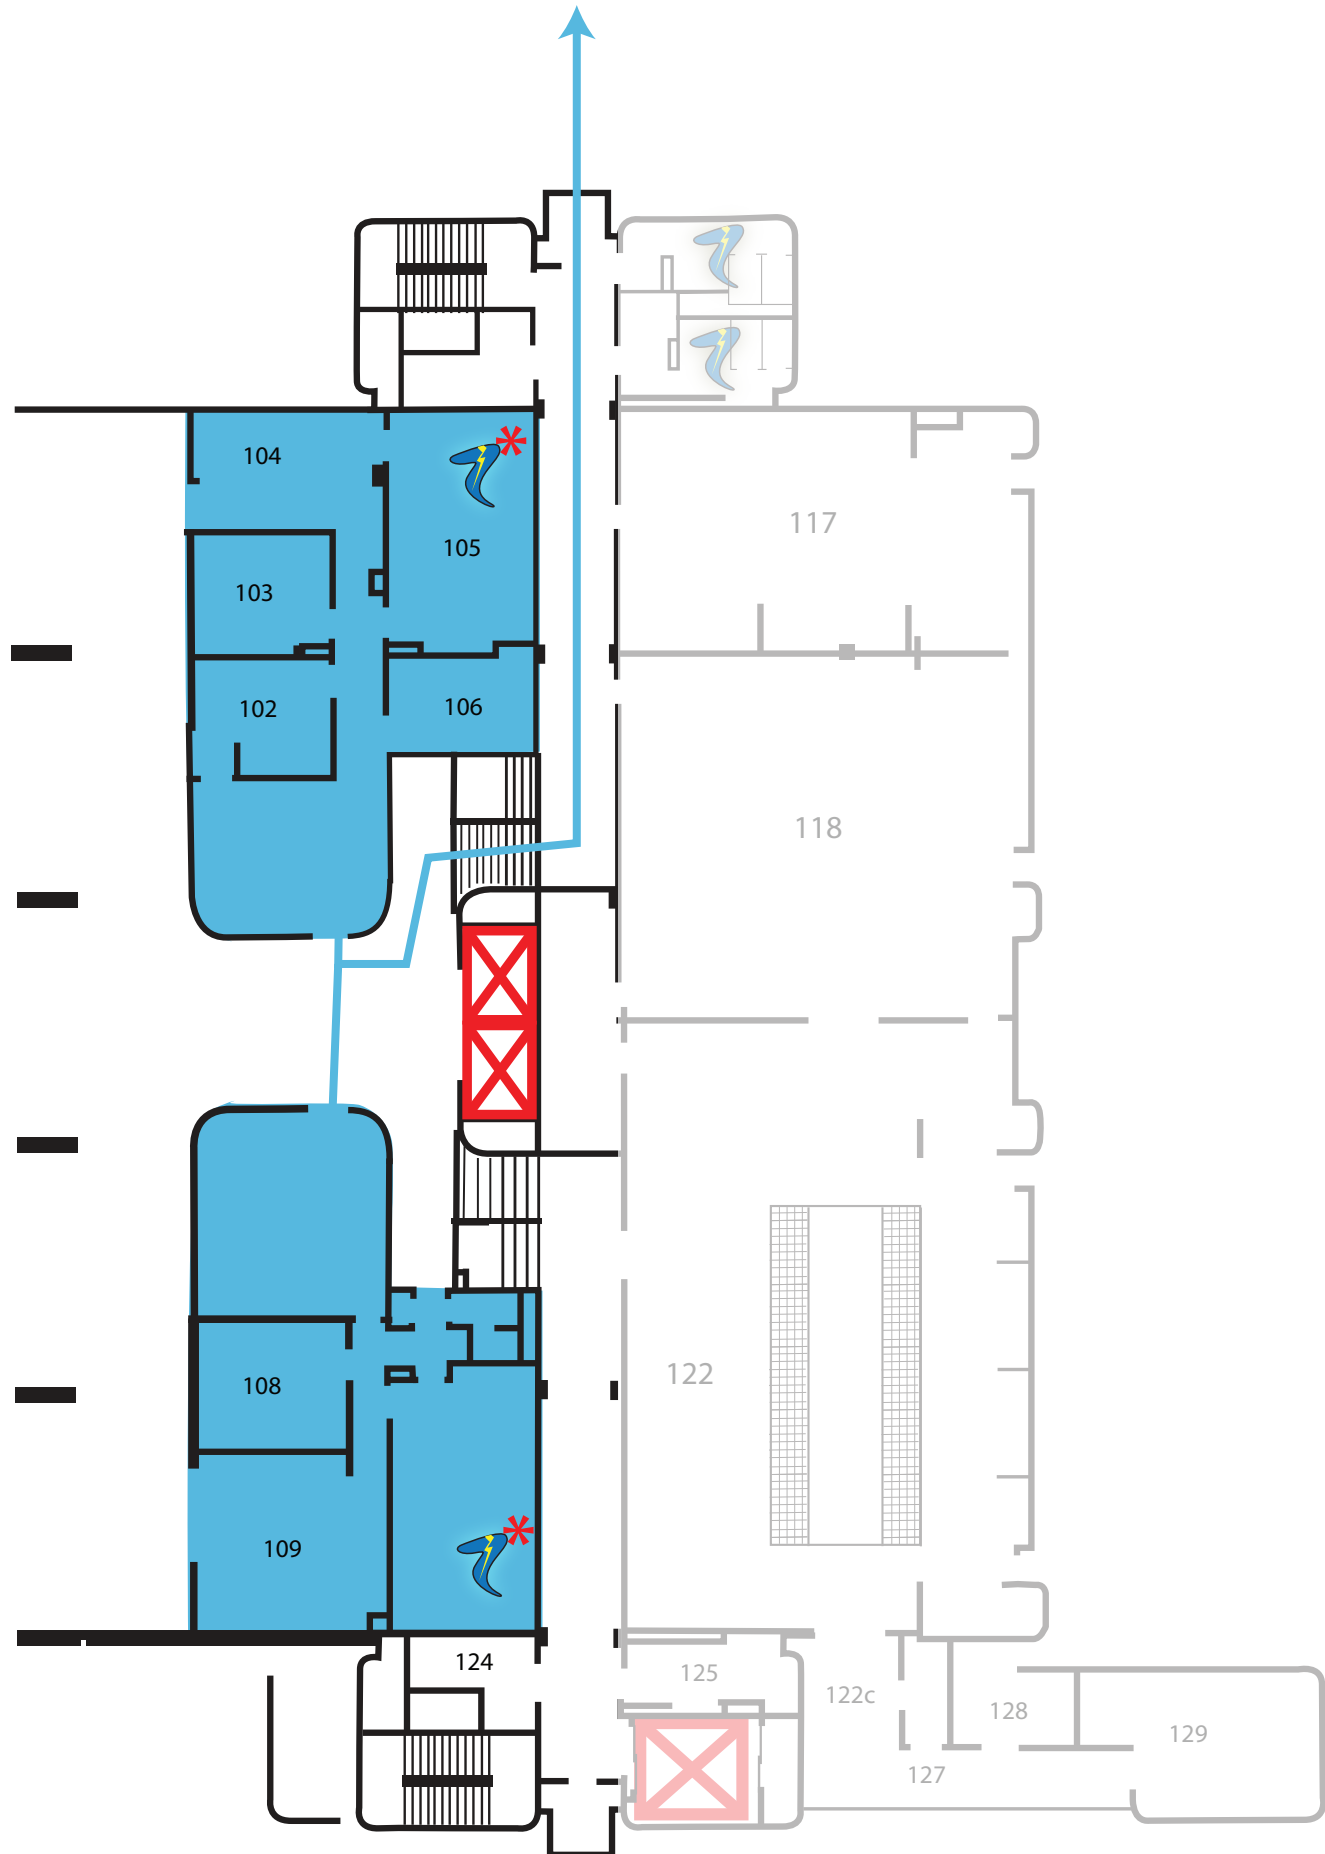

Olin Hall Floor 1B

Key

- Fire—Follow Arrows →
- DO NOT USE during emergency situations
- In case of a Tornado proceed to the basement or lowest level.
- *If time is of essence, go to an interior area without windows.*
- Handicap Exit
- Active Shooter
 - RUN
 - HIDE
 - FIGHT if your life is in imminent danger

**IN THE EVENT OF AN EVACUATION
EXIT BUILDING TO ONE OF THE
DESIGNATED ASSEMBLY AREAS
*YOU MUST BE AT LEAST
50' FROM THE BUILDING***