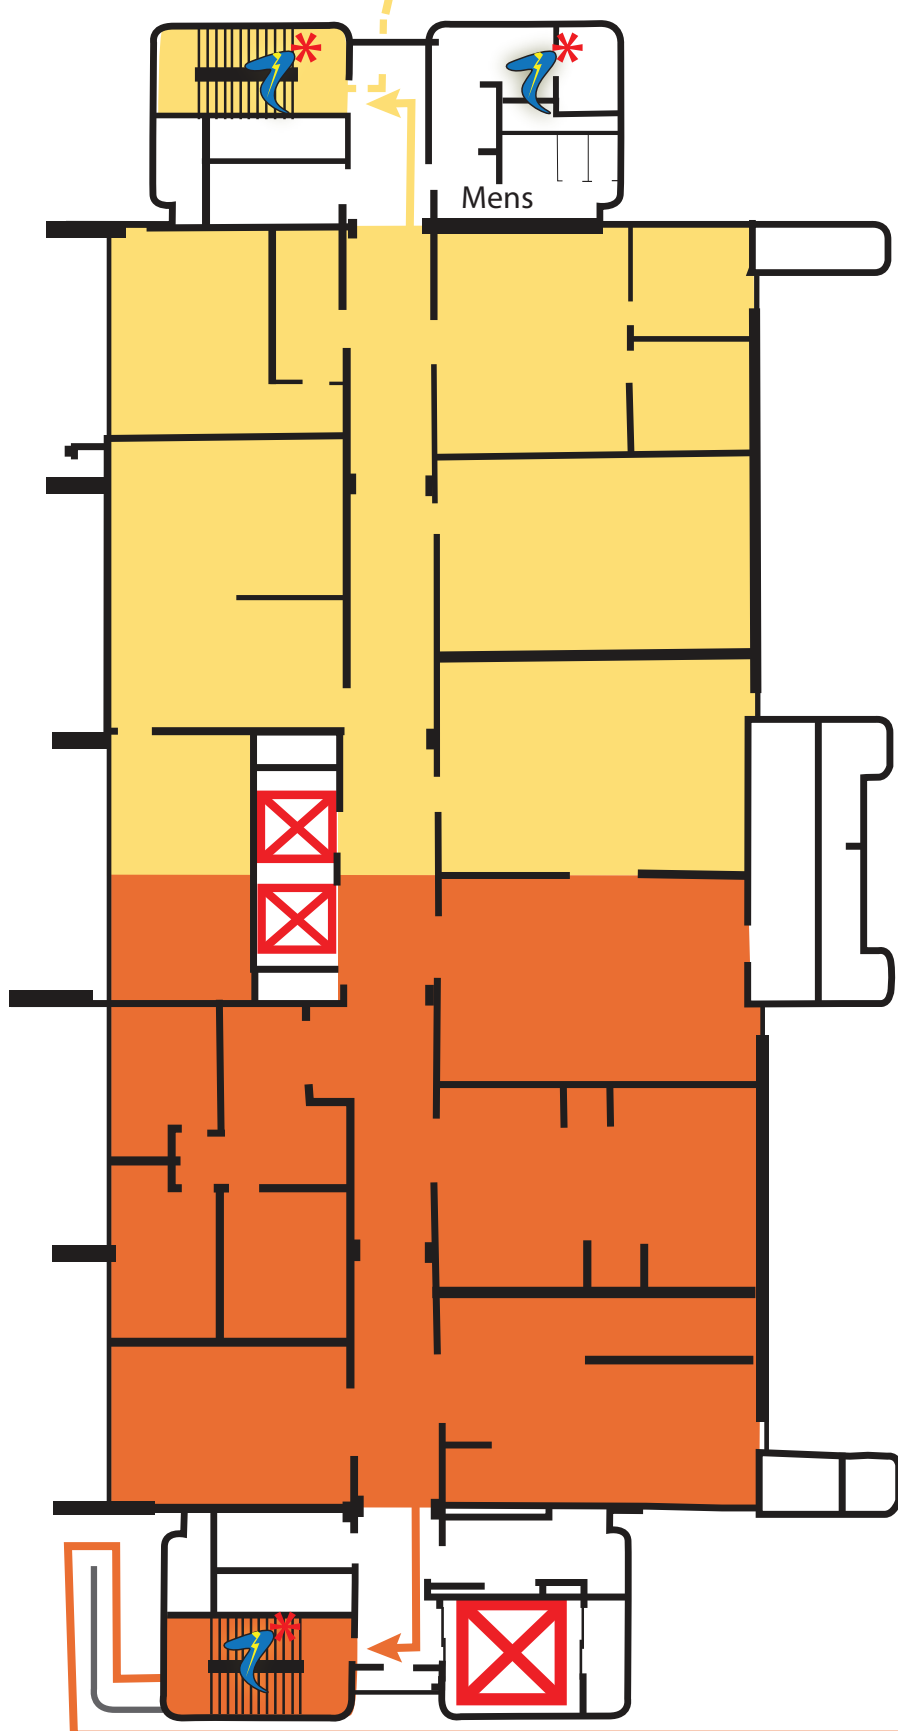

Olin Hall Floors 2-6

Key

- Fire—Follow Arrows
- DO NOT USE during emergency situations
- In case of a Tornado proceed to the basement or lowest level.
- *If time is of essence, go to an interior area without windows.*
- Handicap Exit
- Active Shooter
 - RUN
 - HIDE
 - FIGHT *if your life is in imminent danger*

**IN THE EVENT OF AN EVACUATION
EXIT BUILDING TO THE
DESIGNATED ASSEMBLY AREA
*YOU MUST BE AT LEAST
50' FROM THE BUILDING***

Floors 2 through 6
All Labs should exit through
stairwells best available to them.