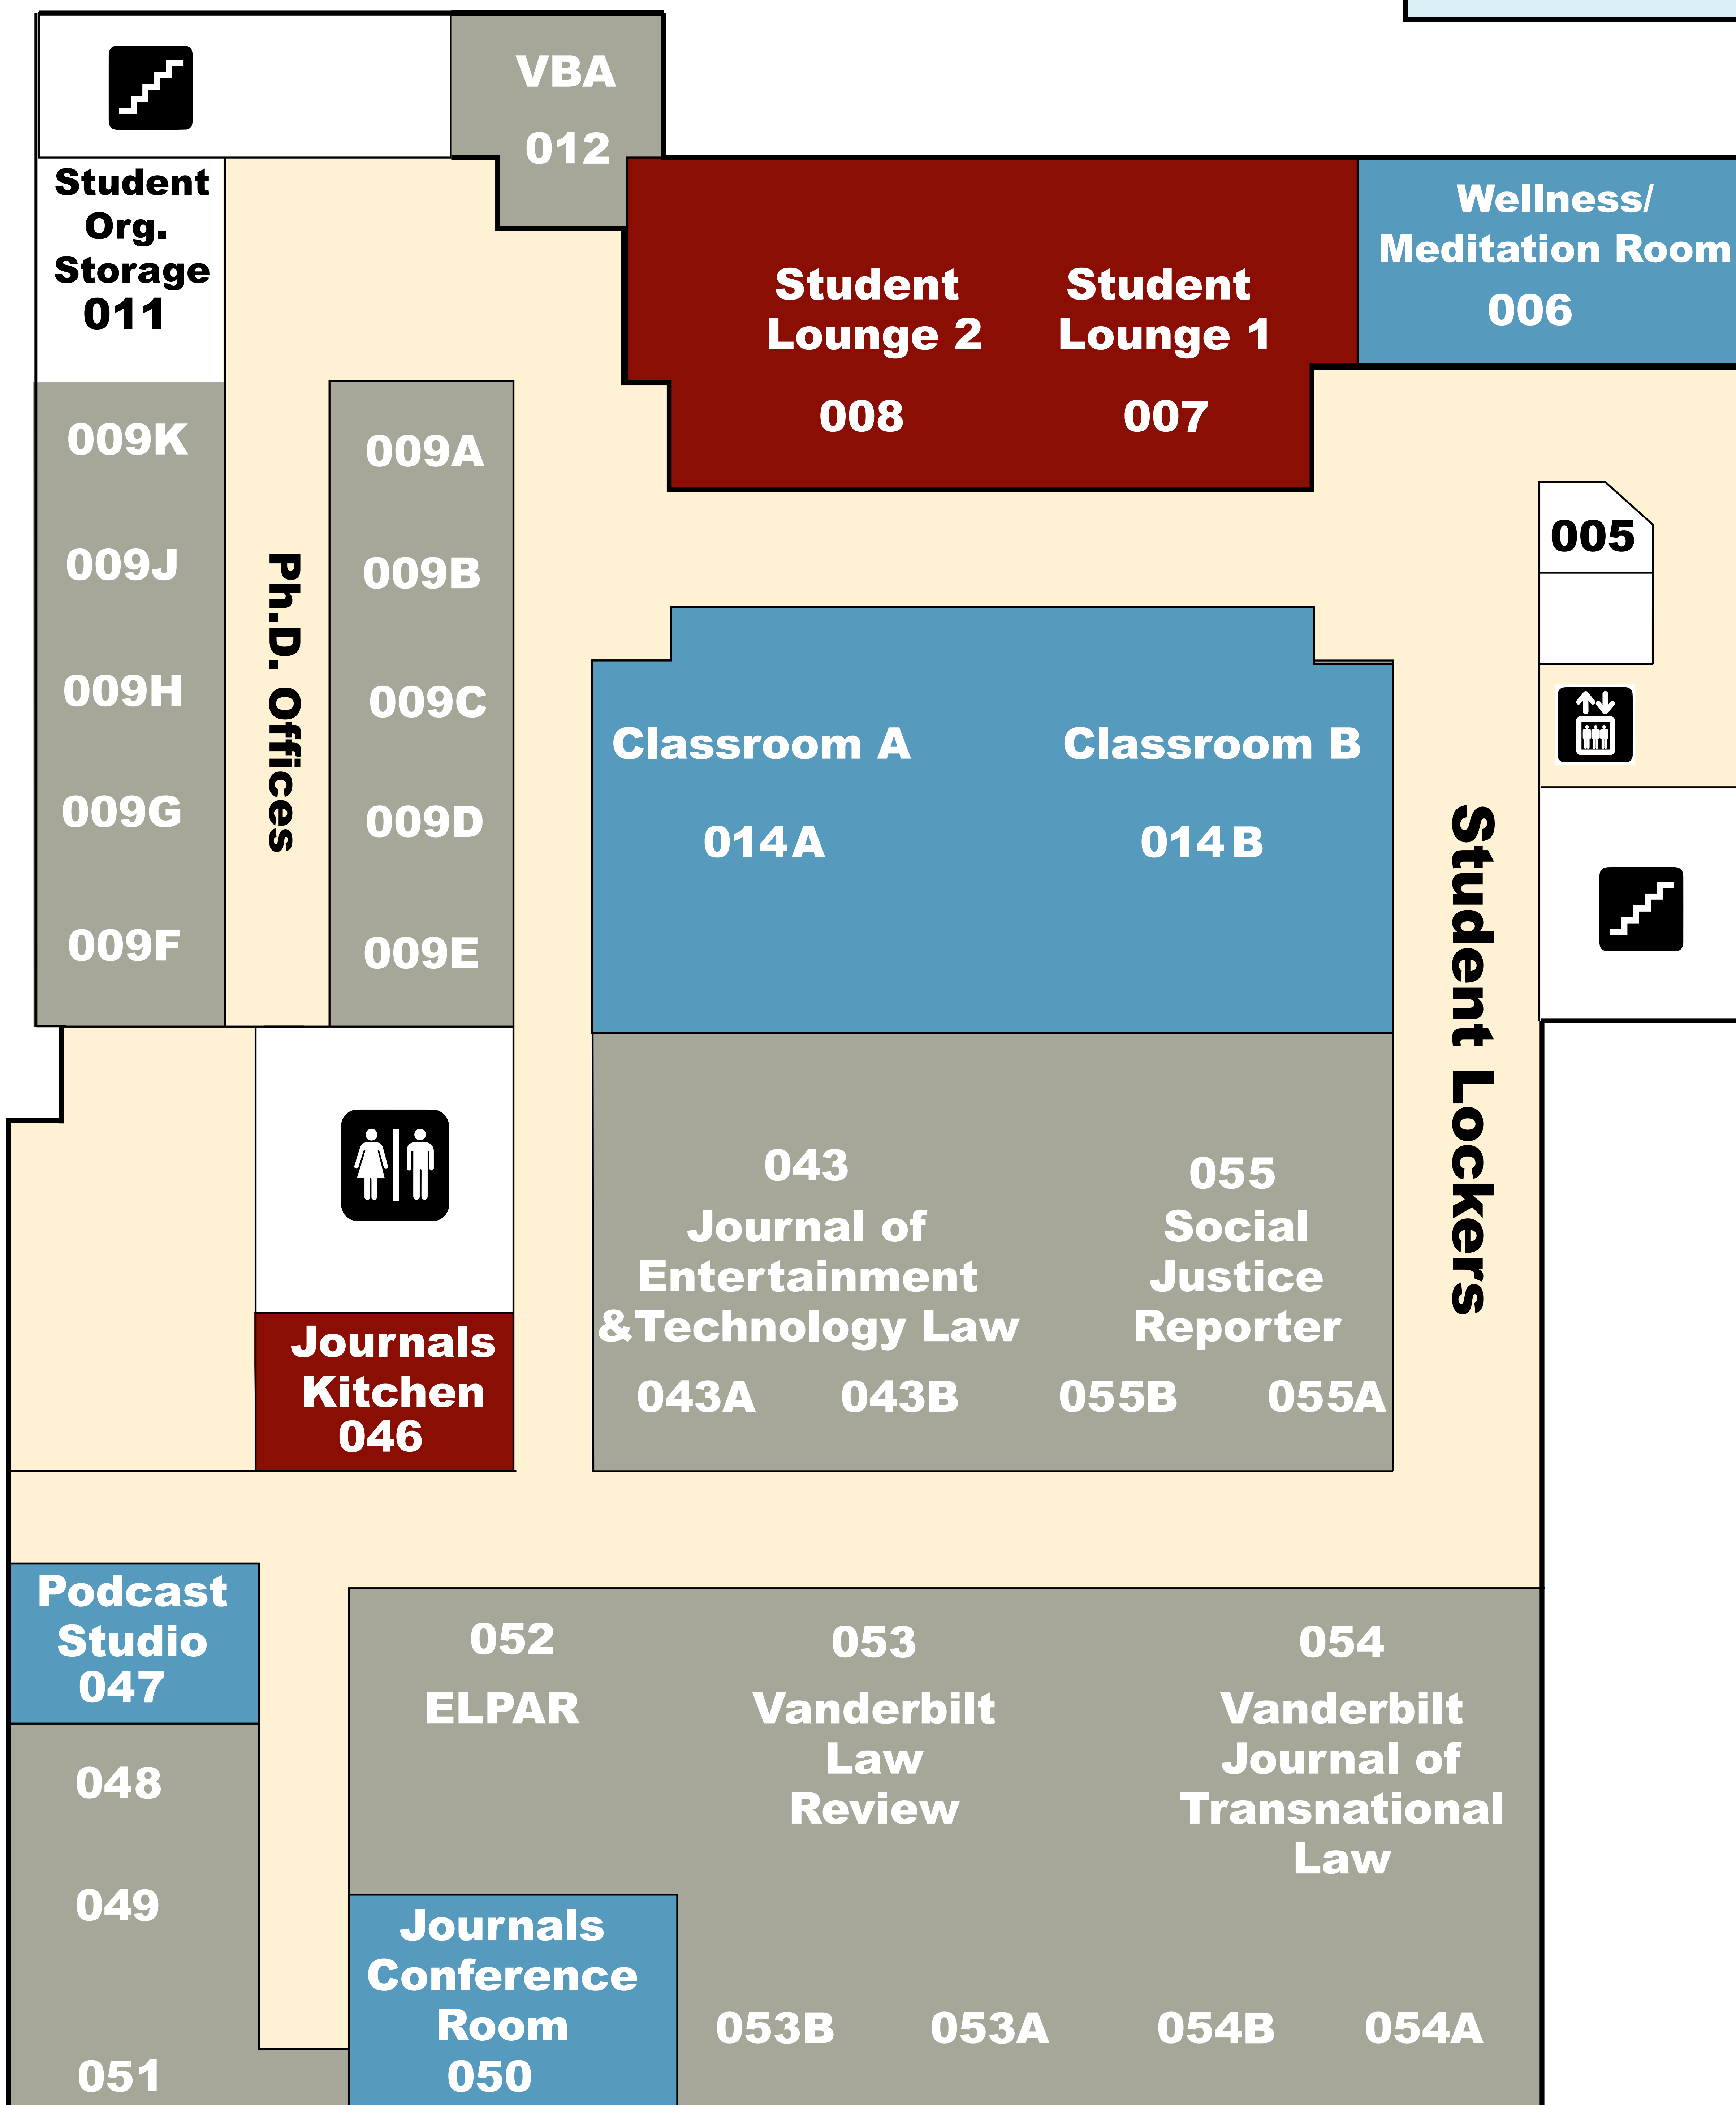

GROUND FLOOR

KEY

- Dining
- Offices
- Classroom/Event Space
- Lobby/Hallway
- Library
- Elevator
- Stairs
- Restrooms

FIRST FLOOR

KEY

	Dining		Elevator
	Offices		Stairs
	Classroom/Event Space		Restrooms
	Lobby/Hallway		Information Desk
	Library		Automatic External Defibrillator

SECOND FLOOR

KEY

	Dining		Elevator
	Offices		Stairs
	Classroom/Event Space		Restrooms
	Lobby/Hallway		Information Desk
	Library		Automatic External Defibrillator

THIRD FLOOR

KEY

- Offices**
- Classroom/Event Space**
- Lobby/Hallway**
- Library**
- Elevator**
- Stairs**
- Restrooms**