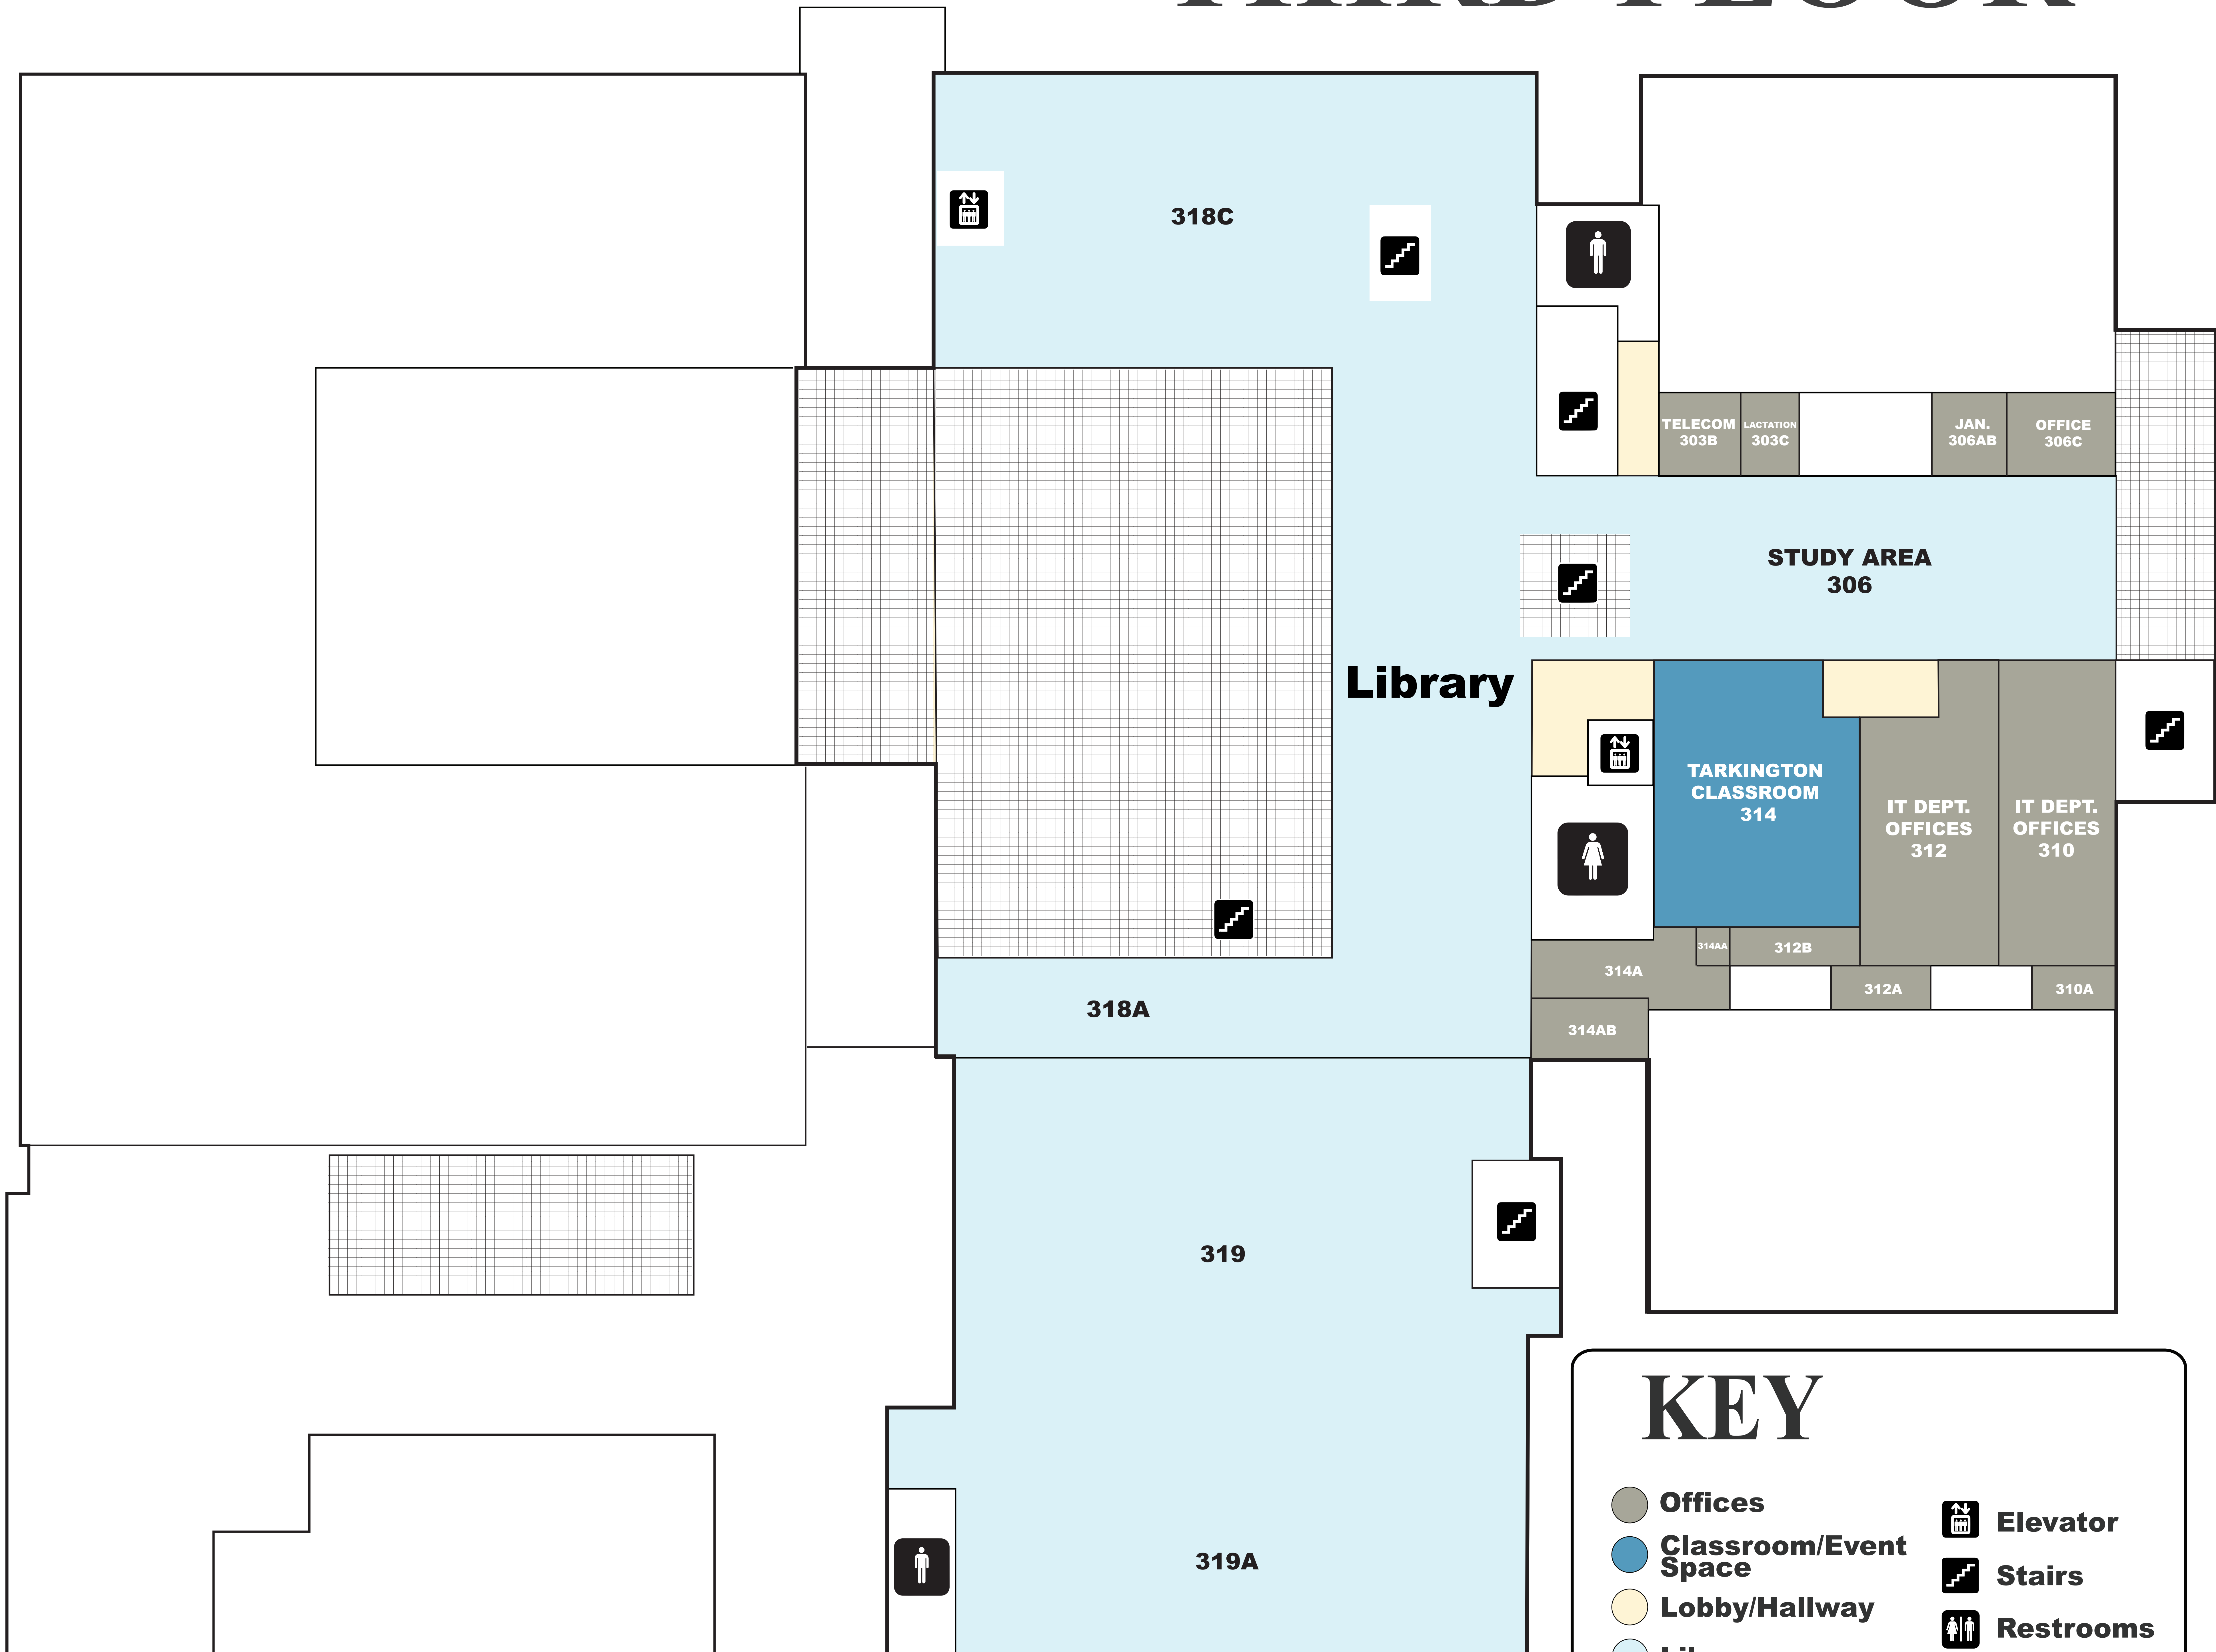

GROUND FLOOR

KEY

- Dining
- Offices
- Classroom/Event Space
- Lobby/Hallway
- Library
- Elevator
- Stairs
- Restrooms

FIRST FLOOR

KEY

	Dining		Elevator
	Offices		Stairs
	Classroom/Event Space		Restrooms
	Lobby/Hallway		Information Desk
	Library		Automatic External Defibrillator

SECOND FLOOR

KEY

	Dining		Elevator
	Offices		Stairs
	Classroom/Event Space		Restrooms
	Lobby/Hallway		Information Desk
	Library		Automatic External Defibrillator

THIRD FLOOR

KEY

- Offices**
- Classroom/Event Space**
- Lobby/Hallway**
- Library**
- Elevator**
- Stairs**
- Restrooms**