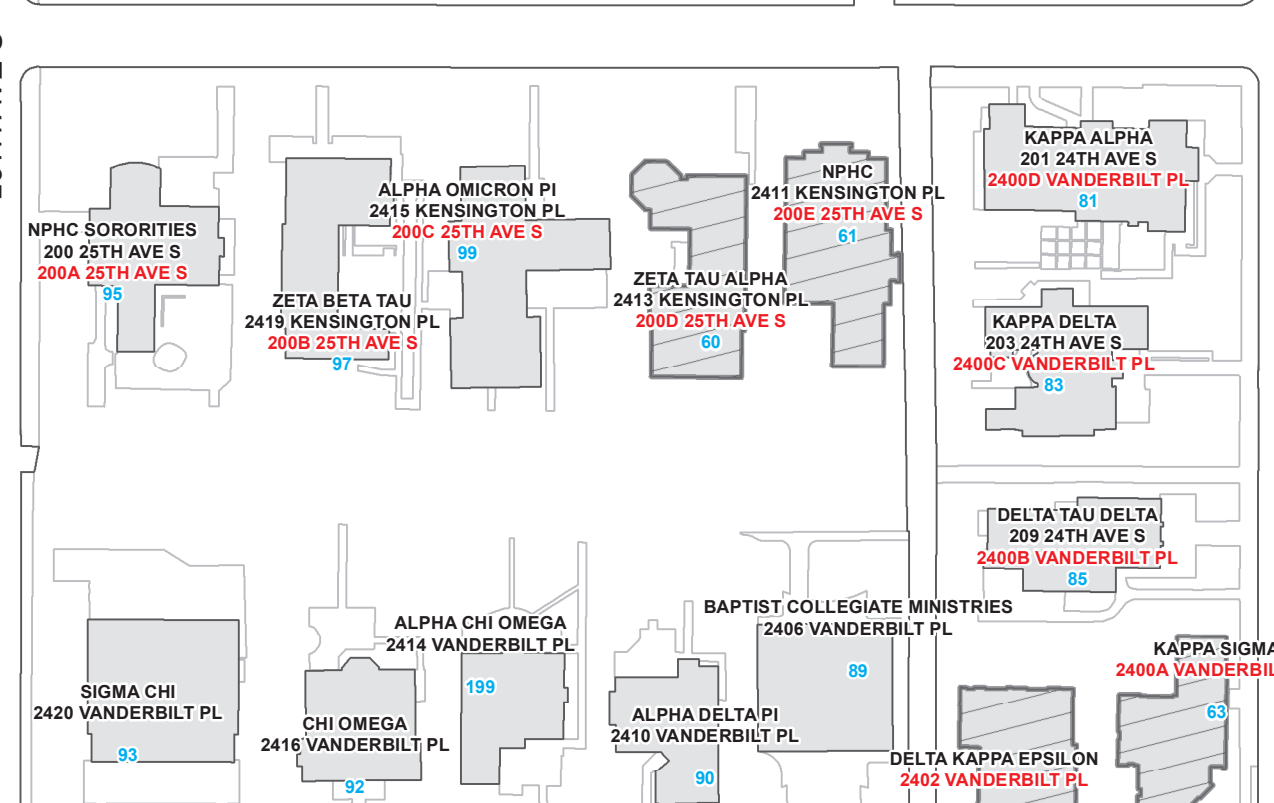

NOTE:

* All new addresses are denoted in red, to take effect July 1, 2019.

VU Building numbers denoted in blue.

VANDERBILT UNIVERSITY
Facilities
0 50 100 150 200 Feet
June 4, 2019
Copyright © by Vanderbilt University All Rights Reserved.

WEST END AVE

25TH AVE S

VANDERBILT PL

24TH AVE S