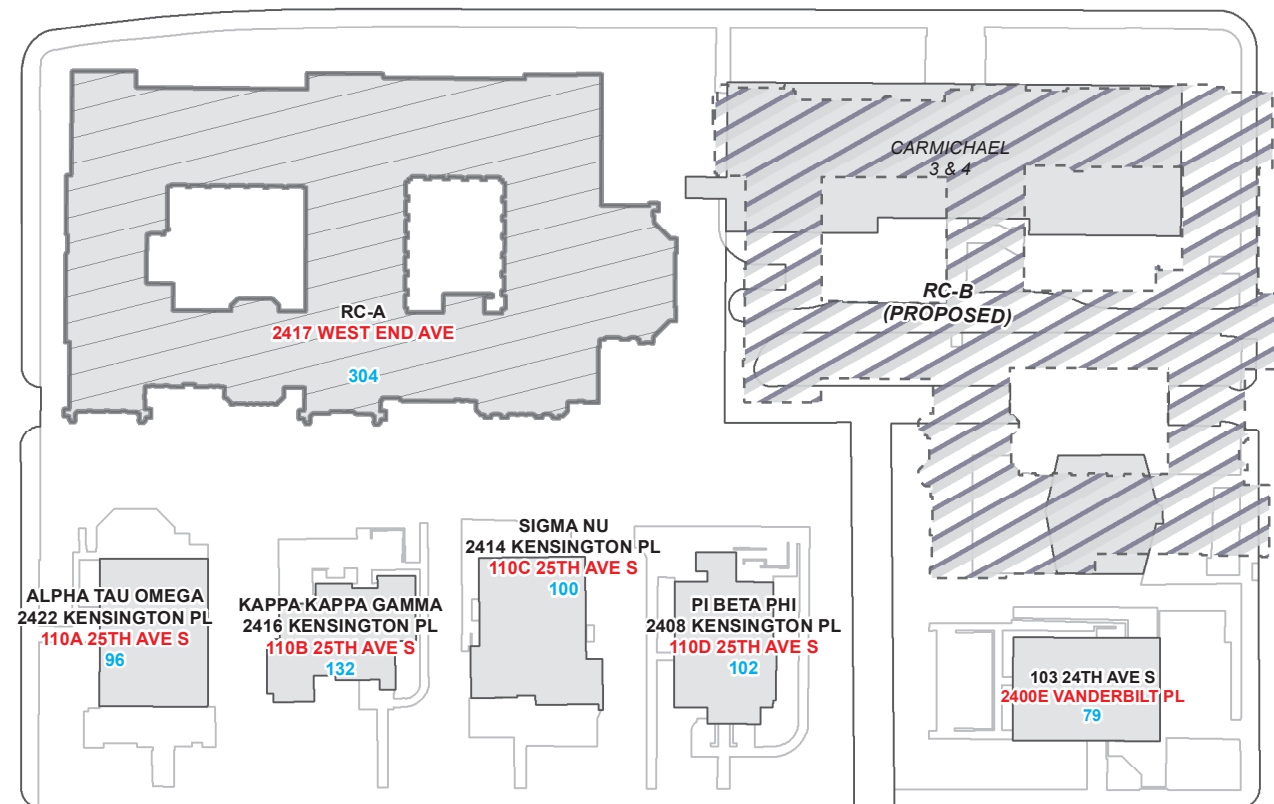

NOTE:

* All new addresses are denoted in red, to take effect July 1, 2019.

VU Building numbers denoted in blue.

VANDERBILT UNIVERSITY
Facilities
0 50 100 150 200 Feet
June 4, 2019
Copyright © by Vanderbilt University All Rights Reserved.

WEST END AVE

25TH AVE S

VANDERBILT PL

24TH AVE S