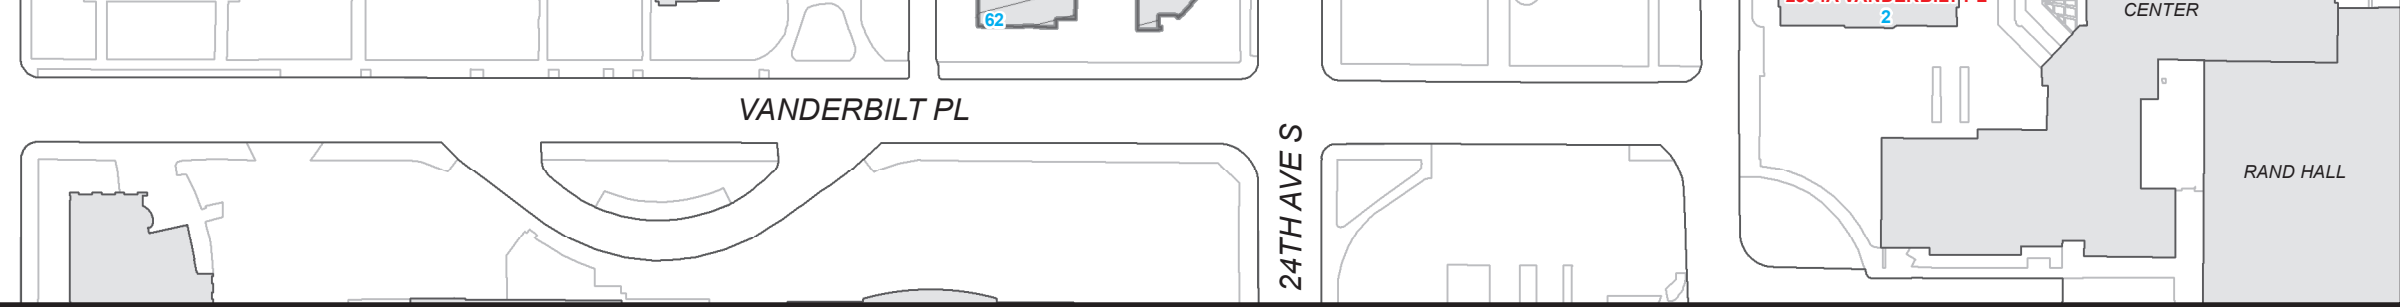

NOTE:

* All new addresses are denoted in red, to take effect July 1, 2019.

VU Building numbers denoted in blue.

VANDERBILT UNIVERSITY
Facilities
0 50 100 150 200 Feet
June 4, 2019
Copyright © by Vanderbilt University All Rights Reserved.