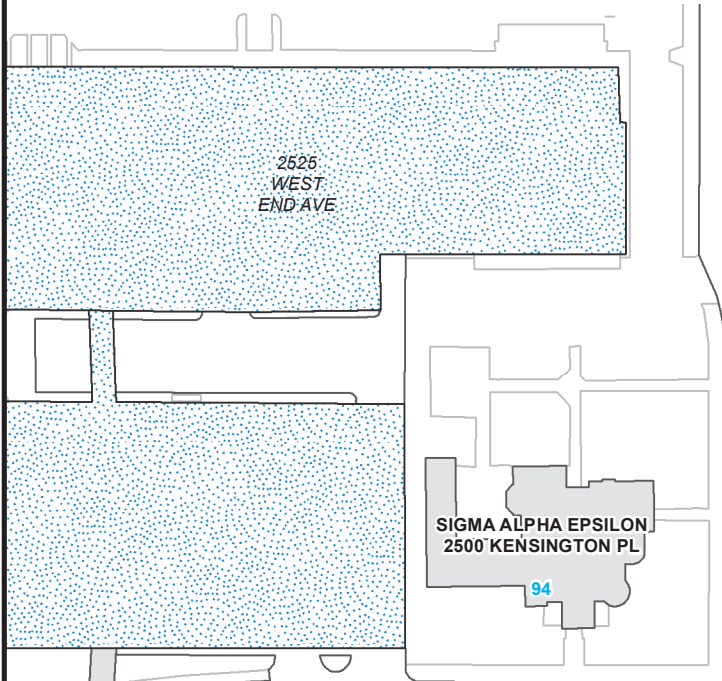

NOTE:

* All new addresses are denoted in red, to take effect July 1, 2019.

VU Building numbers denoted in blue.

VANDERBILT UNIVERSITY
Facilities
0 50 100 150 200 Feet
June 4, 2019
Copyright © by Vanderbilt University All Rights Reserved.

WEST END AVE

25TH AVE S

VANDERBILT PL

24TH AVE S