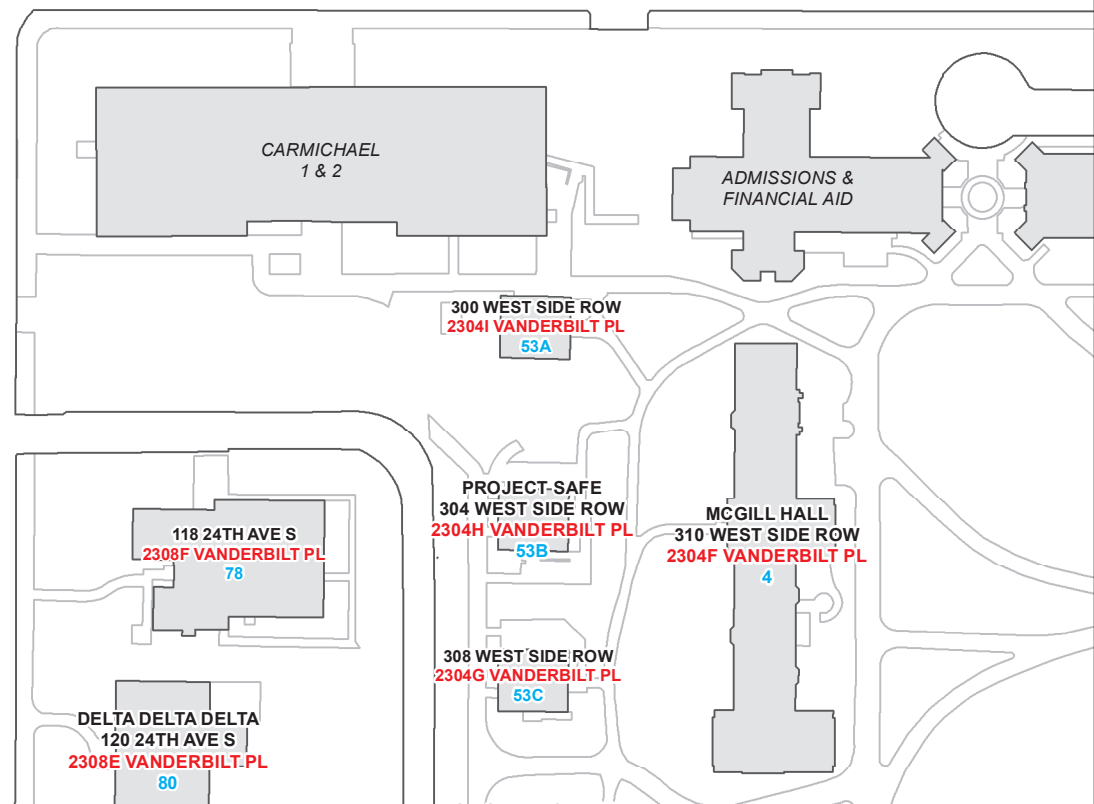

NOTE:

* All new addresses are denoted in red, to take effect July 1, 2019.

VU Building numbers denoted in blue.

VANDERBILT UNIVERSITY
Facilities
0 50 100 150 200 Feet
June 4, 2019
Copyright © by Vanderbilt University All Rights Reserved.

WEST END AVE

25TH AVE S

VANDERBILT PL

24TH AVE S