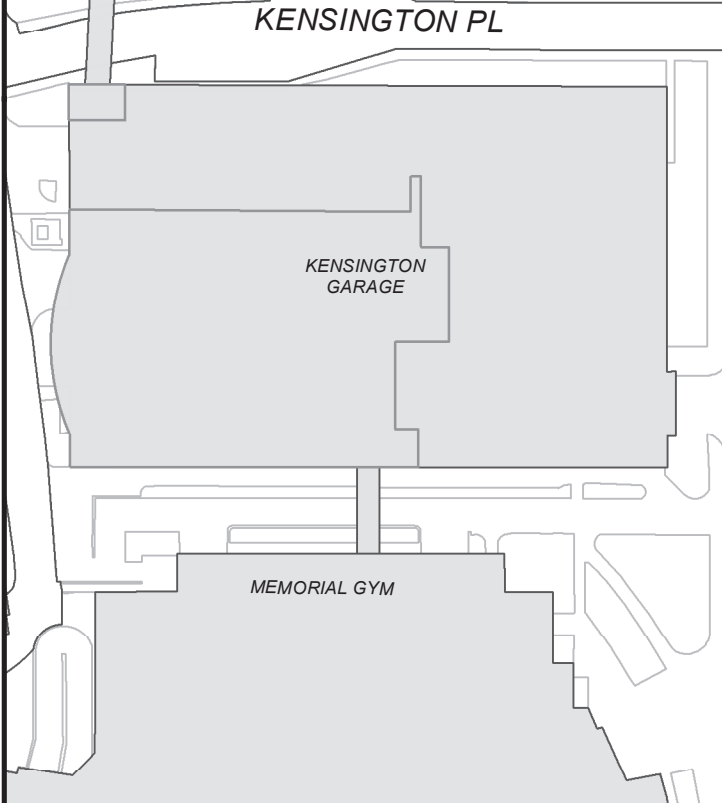

NOTE:

* All new addresses are denoted in red, to take effect July 1, 2019.

VU Building numbers denoted in blue.

VANDERBILT UNIVERSITY
Facilities
0 50 100 150 200 Feet
June 4, 2019
Copyright © by Vanderbilt University All Rights Reserved.

WEST END AVE

25TH AVE S

VANDERBILT PL

24TH AVE S