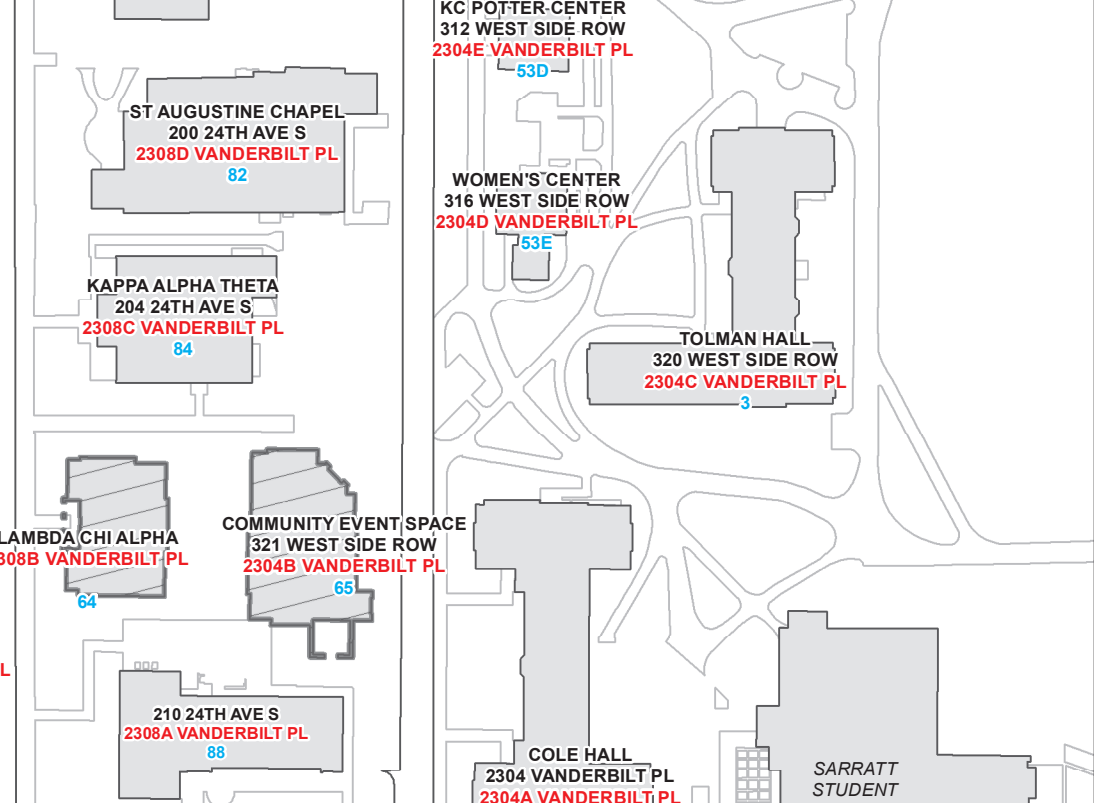

NOTE:

* All new addresses are denoted in red, to take effect July 1, 2019.

VU Building numbers denoted in blue.

VANDERBILT UNIVERSITY
Facilities
0 50 100 150 200 Feet
June 4, 2019
Copyright © by Vanderbilt University All Rights Reserved.

WEST END AVE

25TH AVE S

VANDERBILT PL

24TH AVE S