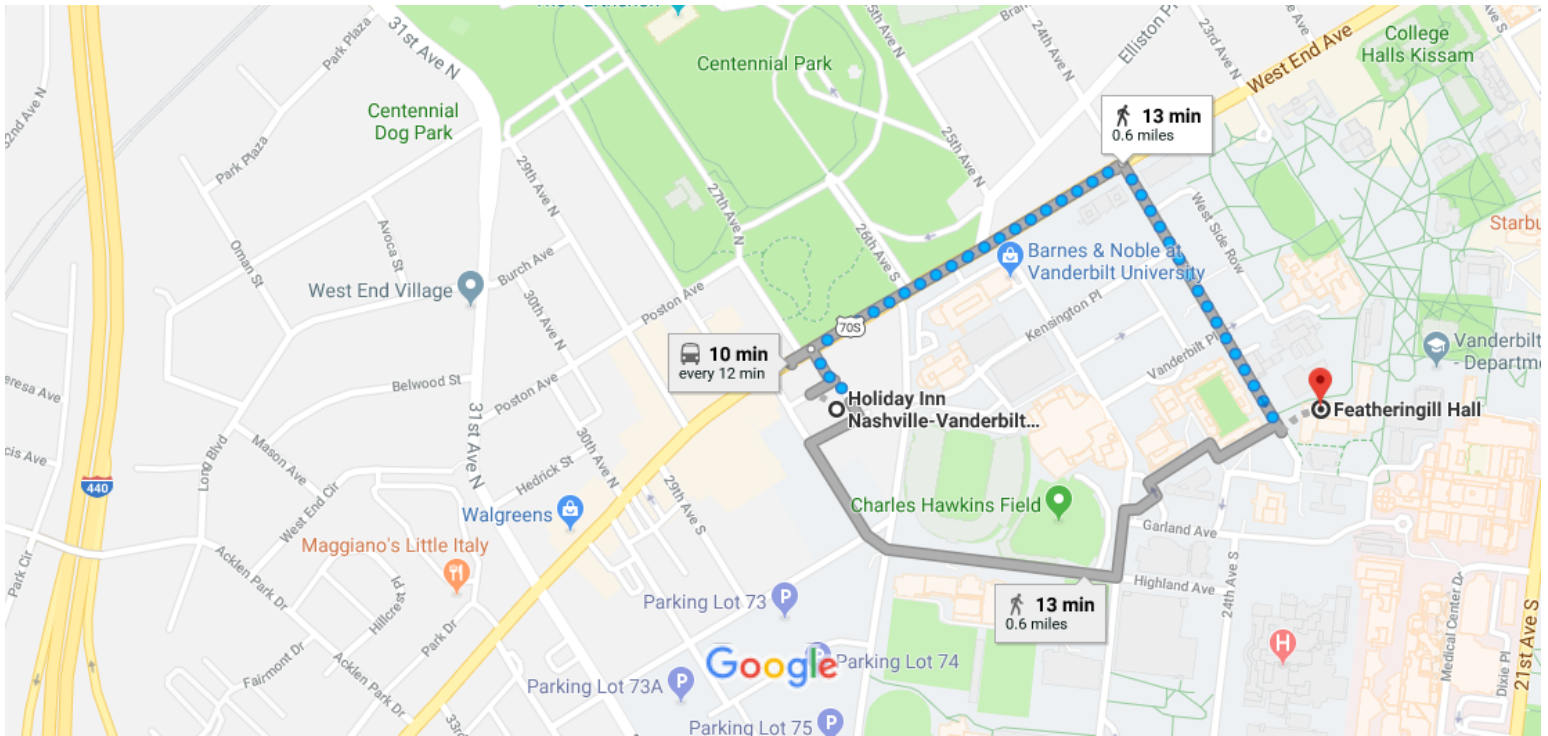

From hotel to Featheringill Hall (Friday morning)

Map data ©2018 Google, Nashville Davidson County 500 ft

Holiday Inn Nashville-Vanderbilt (Dwtn)

2613 West End Ave, Nashville, TN 37203

- ↑ 1. Head northwest toward West End Ave 302 ft

- 2. Turn right onto West End Ave 0.3 mi

- 3. Turn right onto 24th Ave S 0.3 mi
i Destination will be on the left

Featheringill Hall

400 24th Ave S, Nashville, TN 37212

These directions are for planning purposes only. You may find that construction projects, traffic, weather, or other events may cause conditions to differ from the map results, and you should plan your route accordingly. You must obey all signs or notices regarding your route.