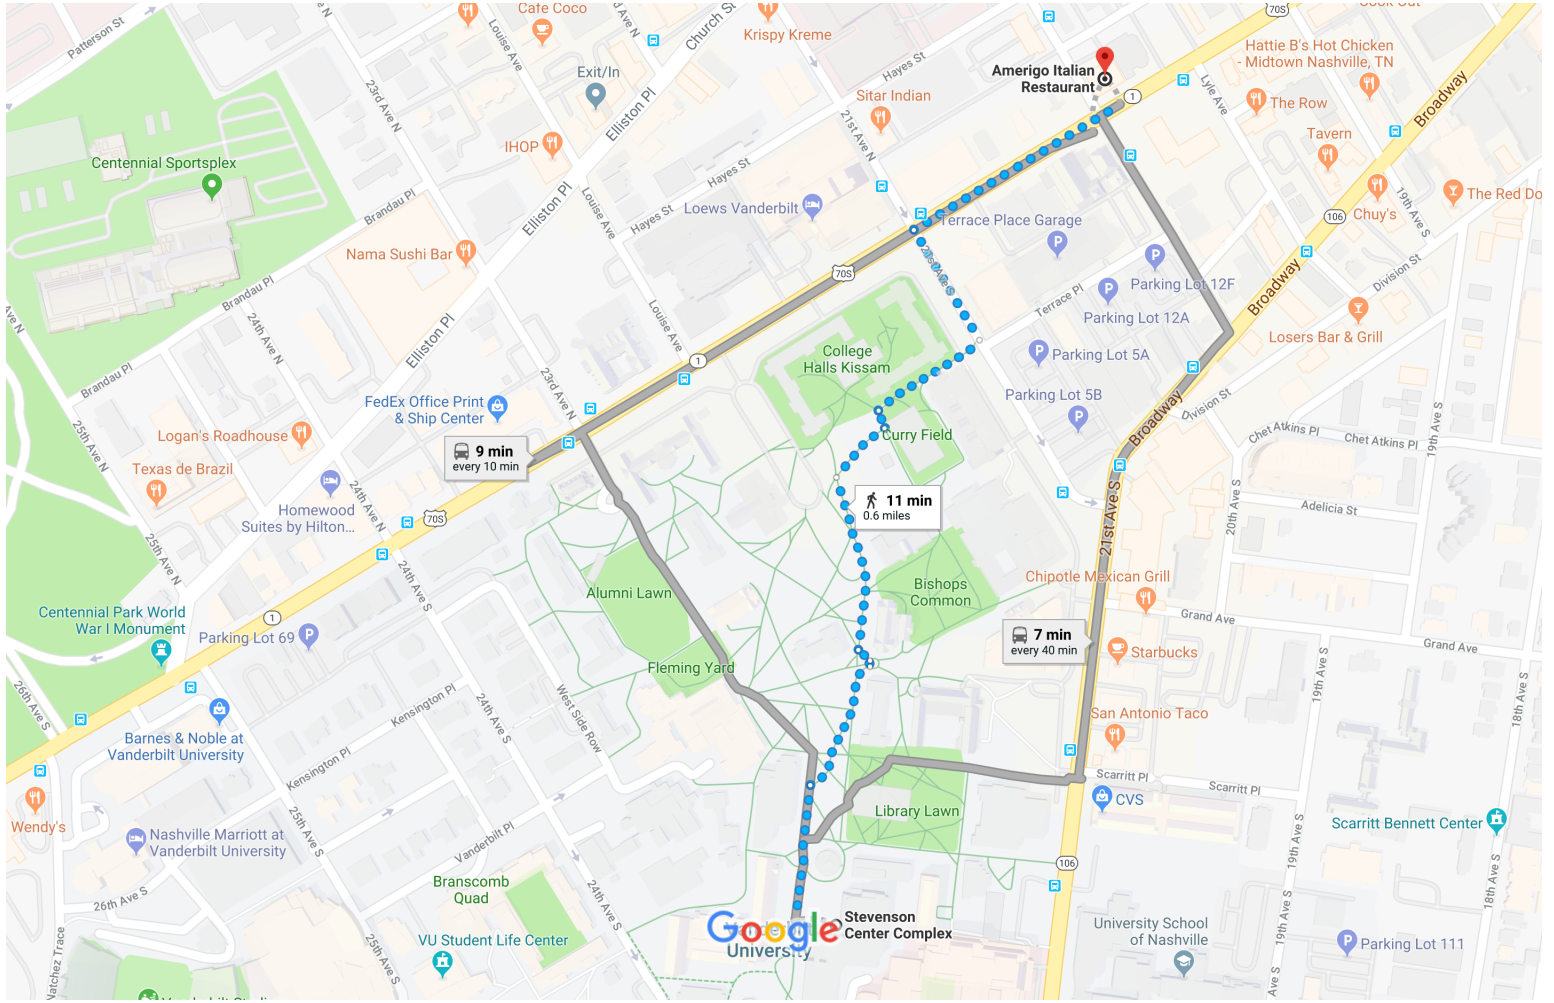

Stevenson Center Complex to Amerigo Italian Restaurant

Walk 0.6 mile, 11 min

Map data ©2018 Google, Nashville Davidson County 200 ft

2:45 PM–2:54 PM 9 min
 > 3 / 5

2:53 PM–3:00 PM 7 min
 > 25

via West End Ave 11 min
 Mostly flat 0.6 mile