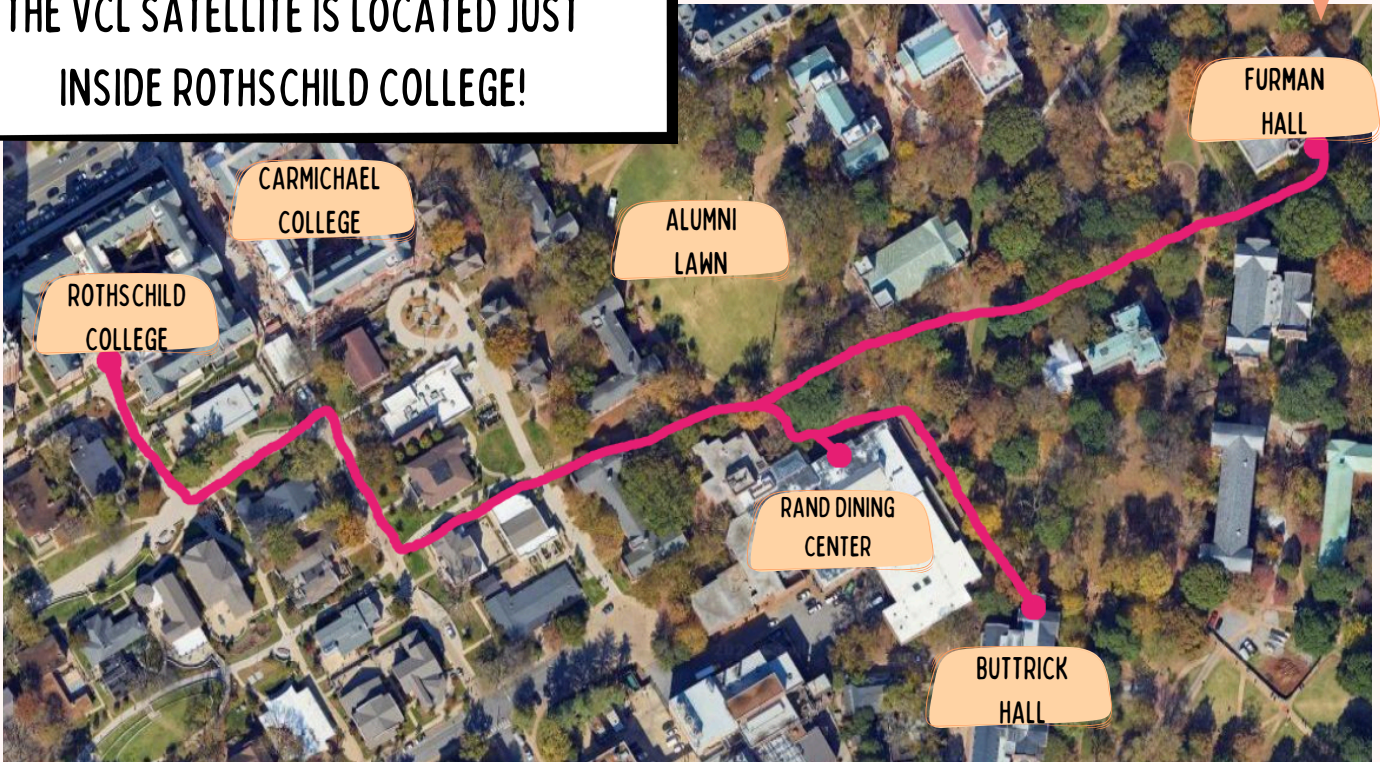

# HOW DO I GET TO THE VCL SATELLITE?

THE VCL SATELLITE IS LOCATED JUST INSIDE ROTHSCHILD COLLEGE!

ONCE YOU WALK

DOWN THESE STAIRS,  
THE SATELLITE IS TO  
YOUR RIGHT!

HOPE TO SEE YOU THERE!