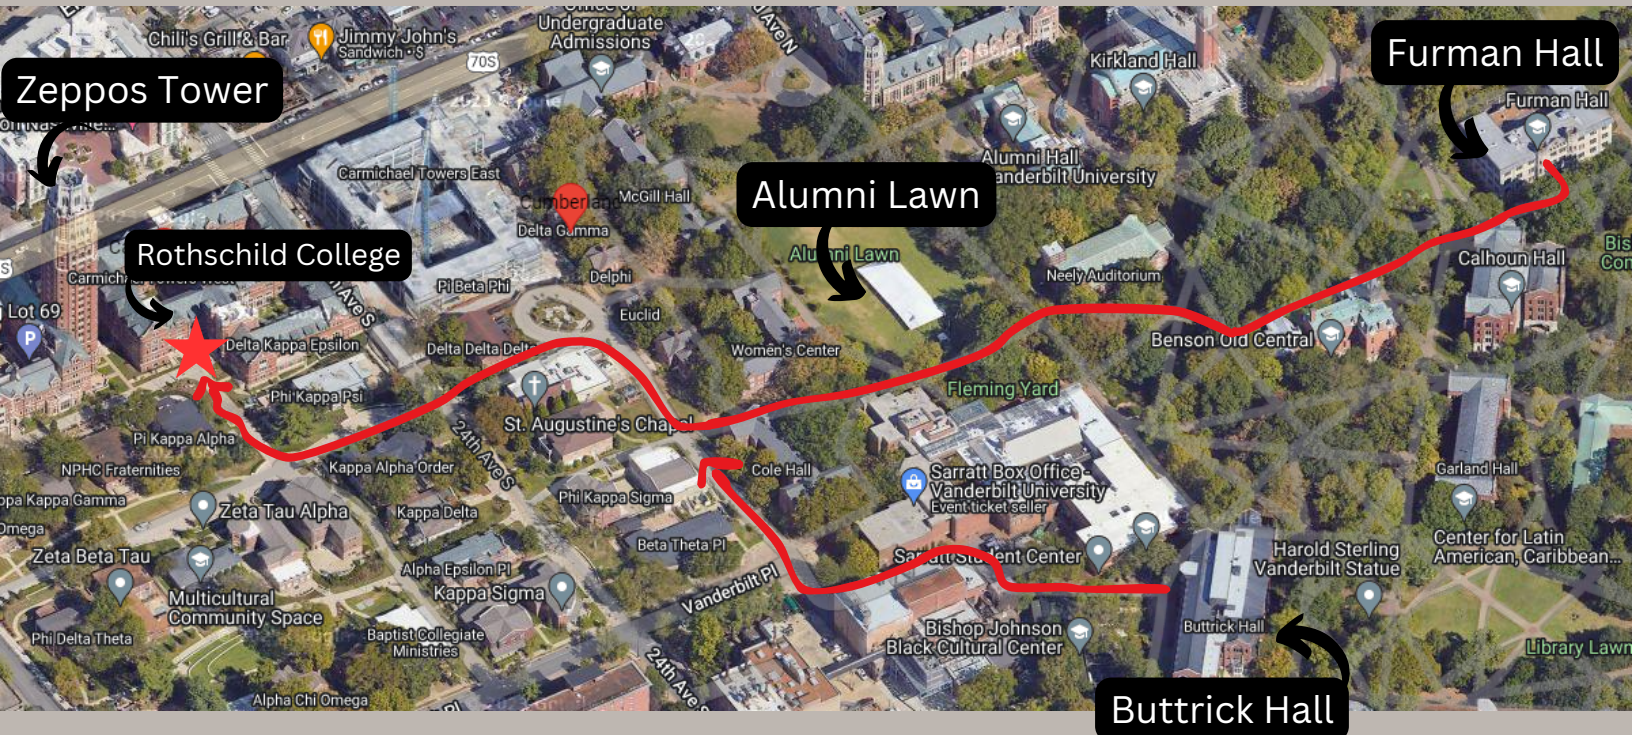

Map to VCL's Satellite Space

If you're heading towards Zeppos Tower you are on the right track!

Heading towards Rothschild College, go down the steps to the covered breezeway and the door will be to your right.