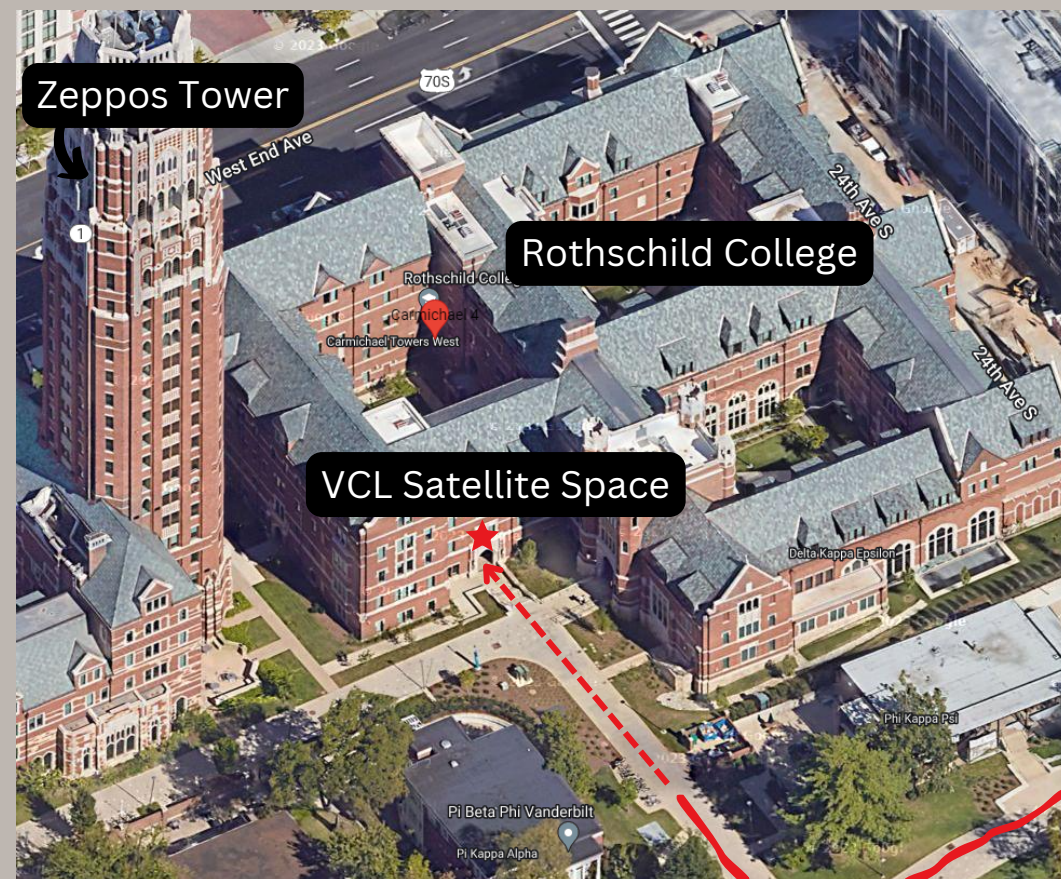

Map to VCL's Satellite Space

If you're heading towards Zeppos Tower you are on the right track!

Heading towards Rothschild College, go down the steps to the covered breezeway and the door will be to your right.