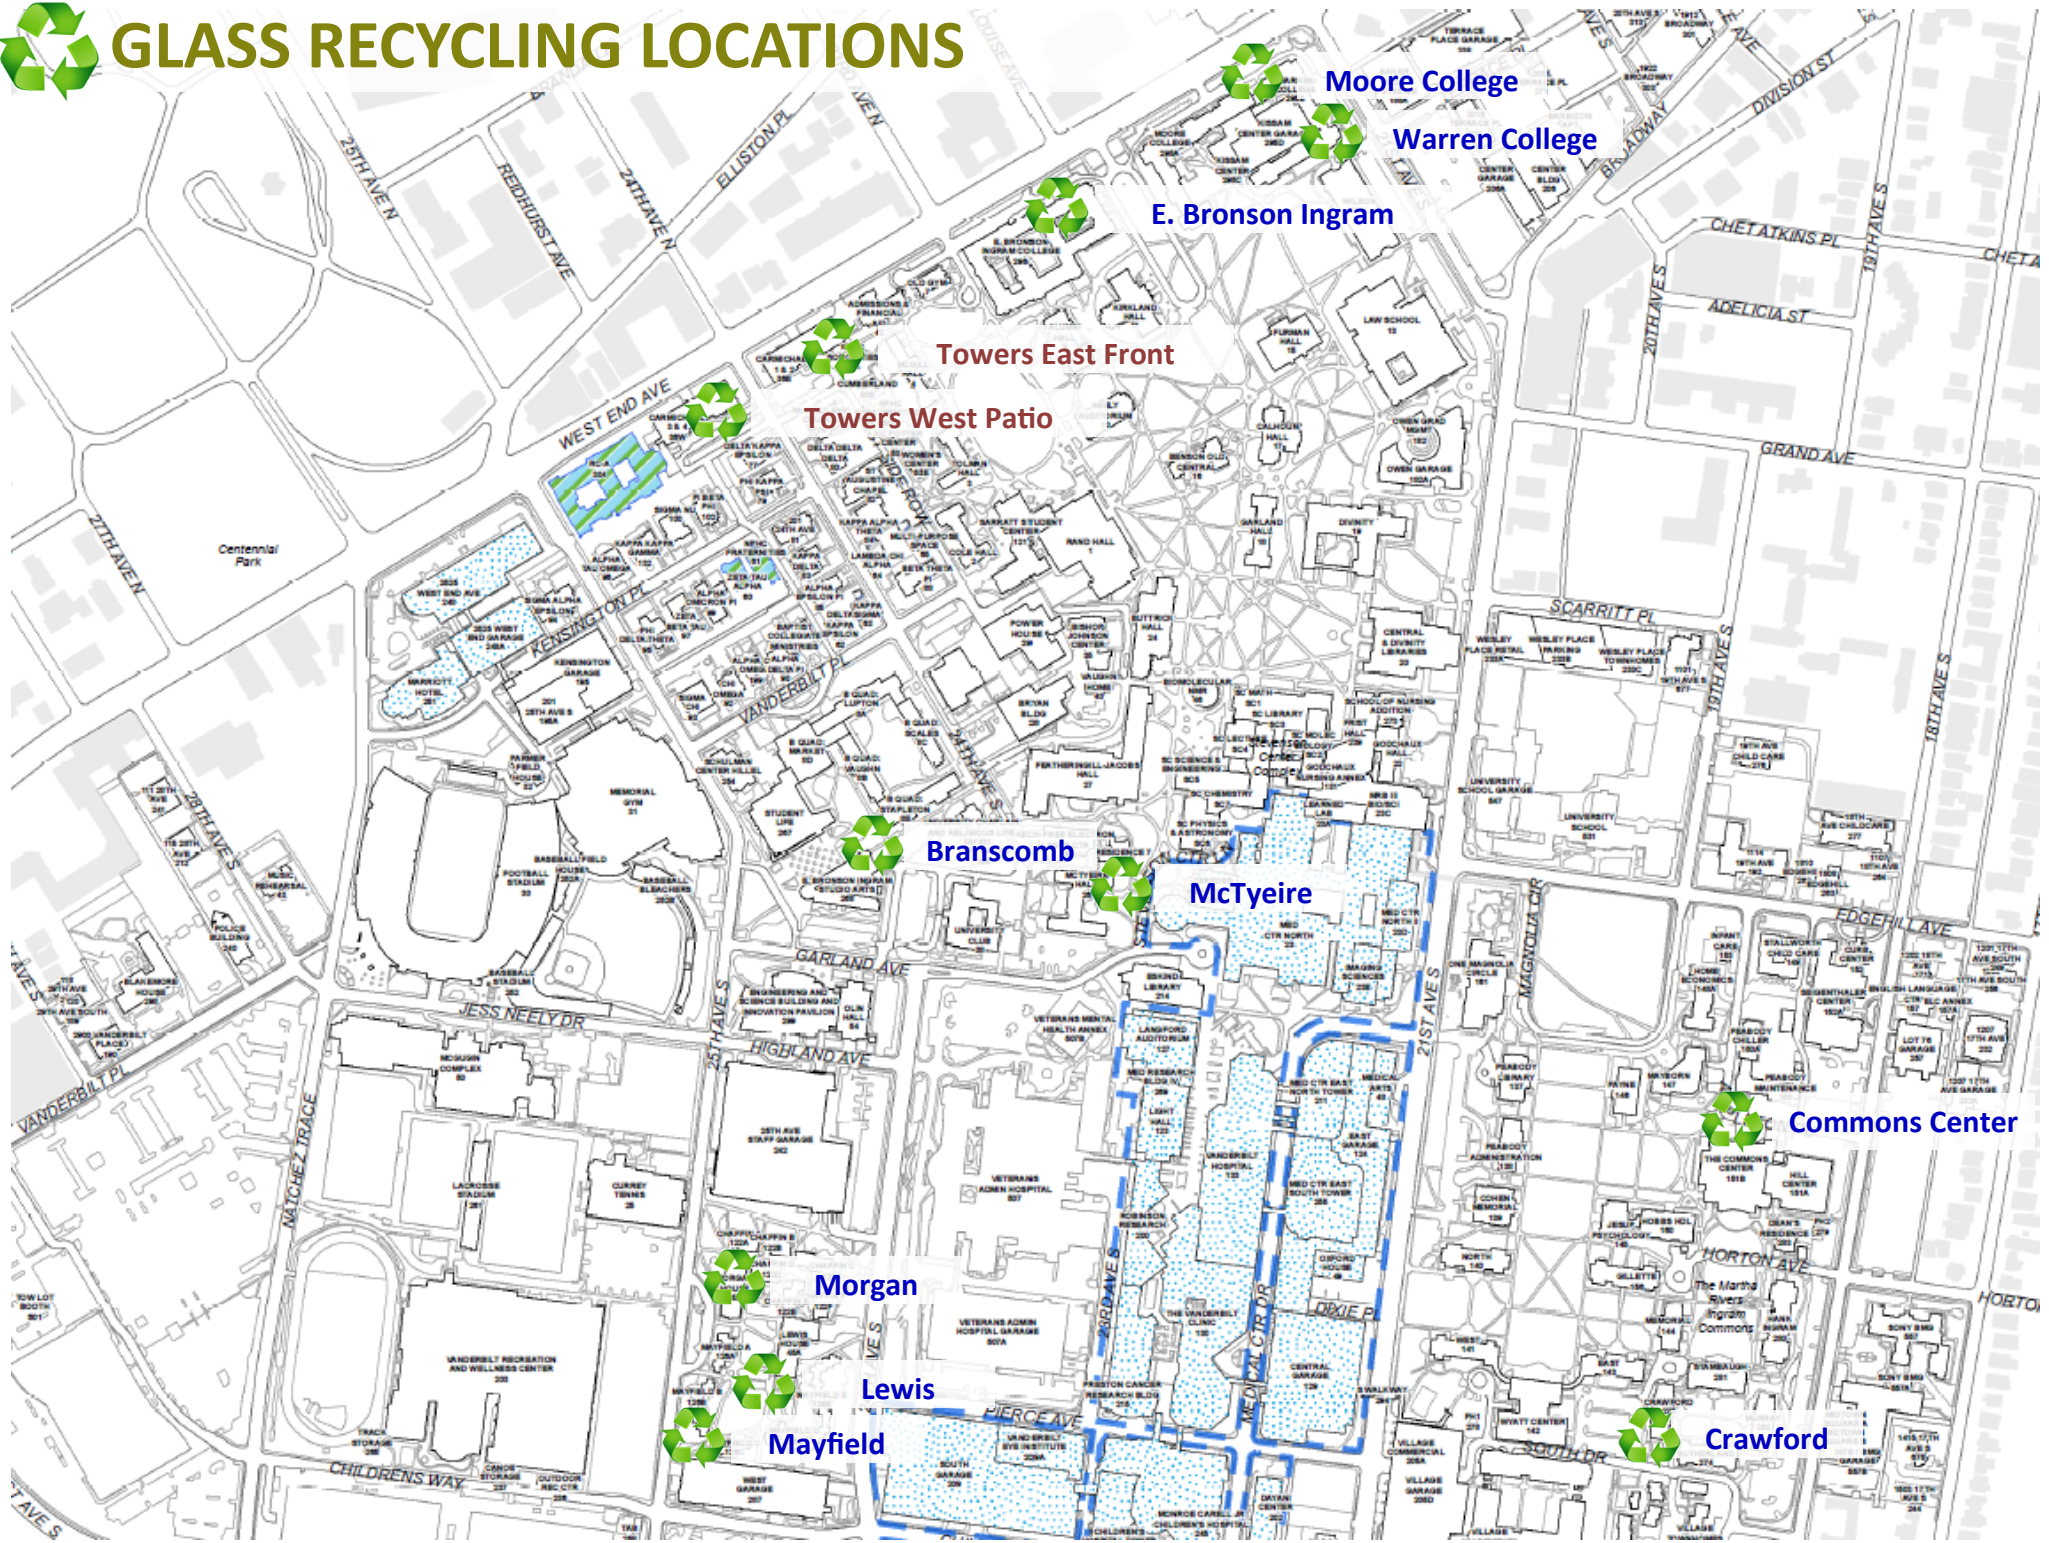

# GLASS RECYCLING LOCATIONS

Moore College

Warren College

E. Bronson Ingram

Towers East Front

Towers West Patio

Branscomb

McTyeire

Commons Center

Morgan

Lewis

Mayfield

Crawford