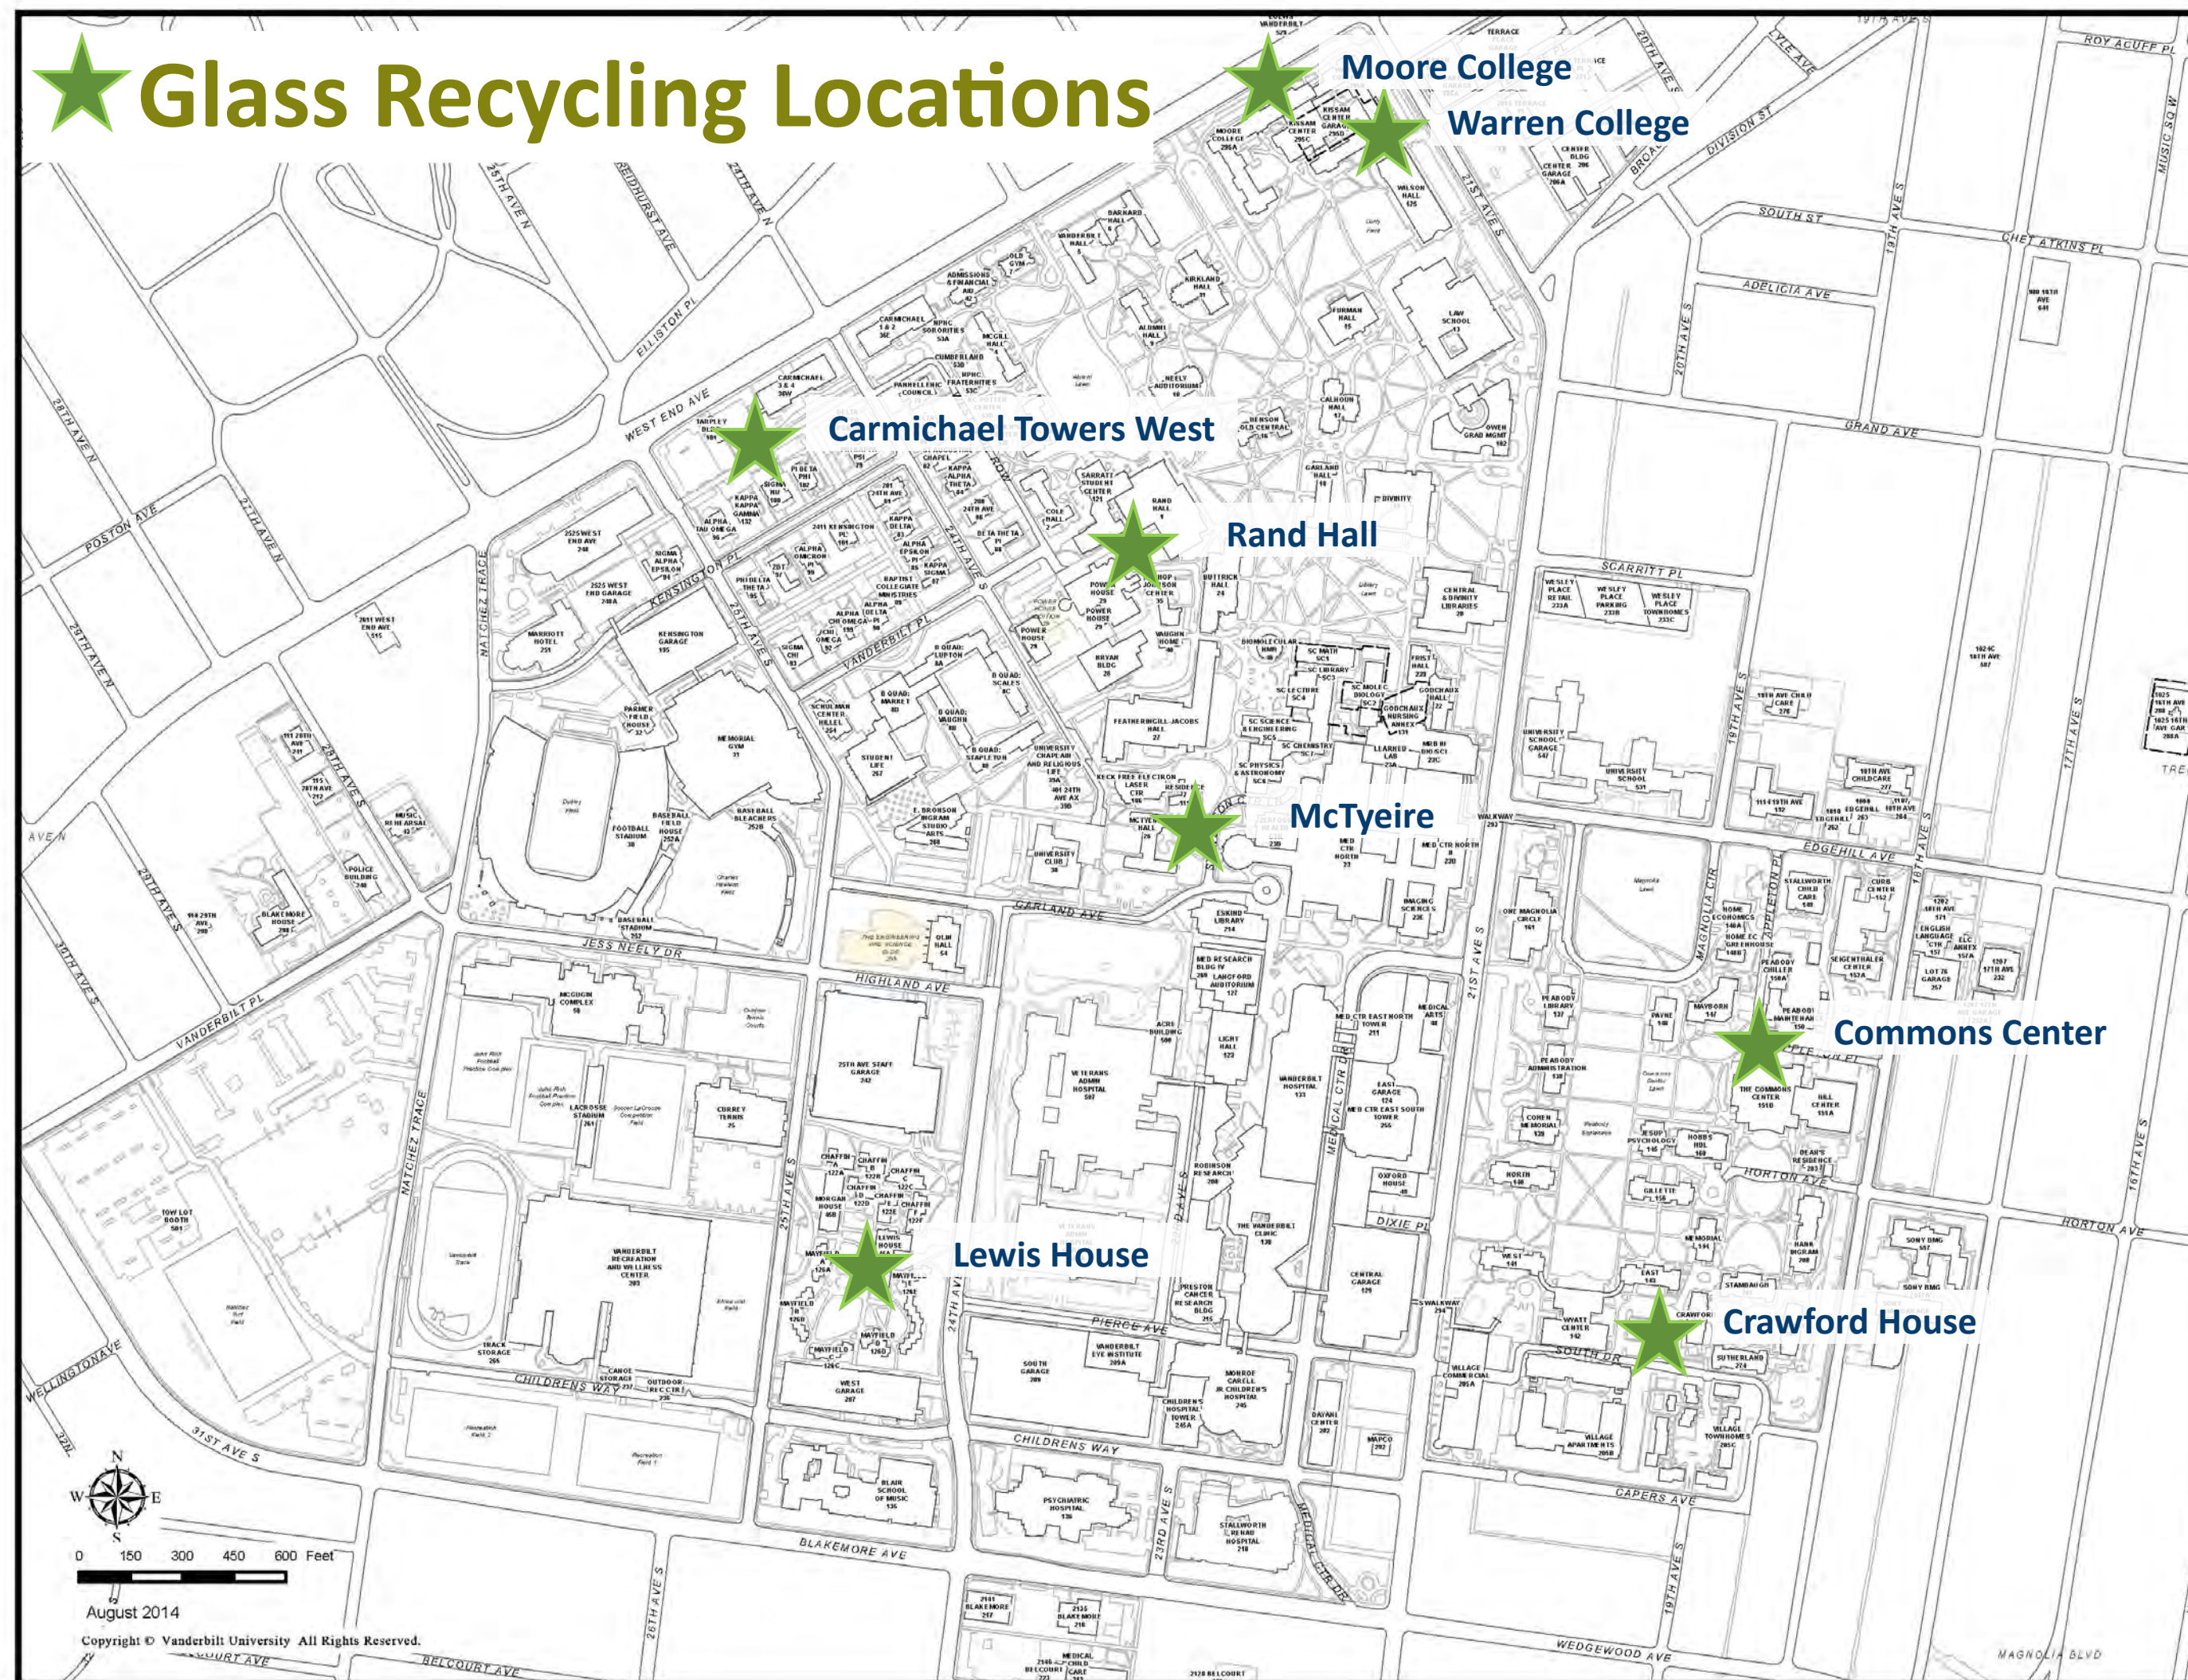

New locations now available for Glass Recycling

- Glass must be transported to the recycling locations by the generator. Housekeeping will not transport glass to these locations for you. Glass recycling is provided as a drop-off service only.
- Please empty all contents from containers before recycling.
- All colors of glass are accepted.
- Place glass bottles and jars only in bins designed for glass recycling. Glass left anywhere else will not be recycled.

Have questions?

Visit www.vanderbilt.edu/SustainVU,

email recycle@vanderbilt.edu or call 34E-ARTH (343-2784)

SustainVU
VANDERBILT